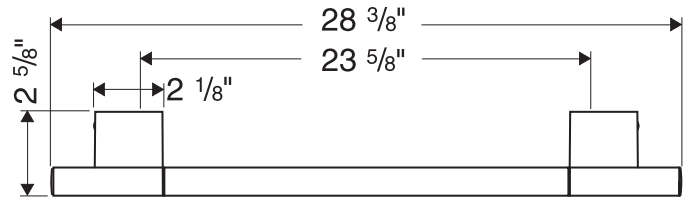

Axor Uno Towel Bar

12" 41530XX0

24" 41560XX0

32" 41580XX0

Available in Chrome (00), Brushed Nickel (82)

Product Specification

Solid brass