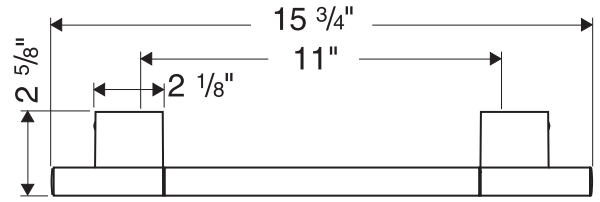

Axor Uno Towel Bar

12" 41530XX0

24" 41560XX0

32" 41580XX0

Available in Chrome (00), Brushed Nickel (82)

Product Specification

Solid brass