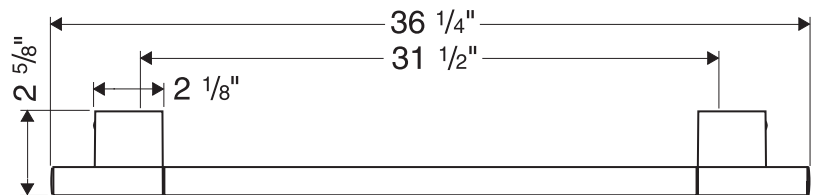

Axor Uno Towel Bar

12" 41530XX0

24" 41560XX0

32" 41580XX0

Available in Chrome (00), Brushed Nickel (82)

Product Specification

Solid brass