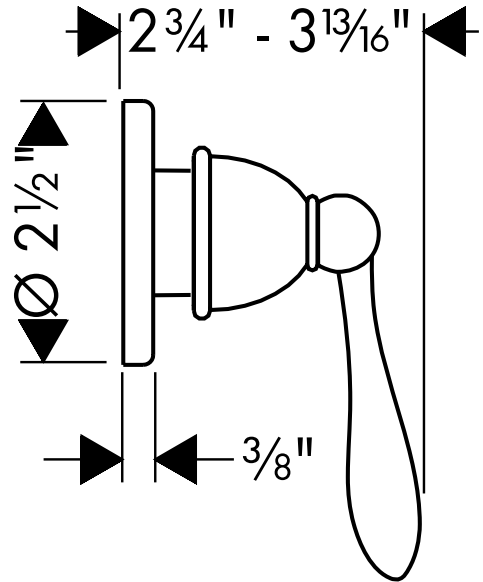

Axor Phoenix™ Volume Control Trim 17955XX1

Available in Chrome (00) and Satinox (81)

Product Specification

Requires rough-in 13974181 (1/2") or 13975181 (3/4").

AXOR[®]