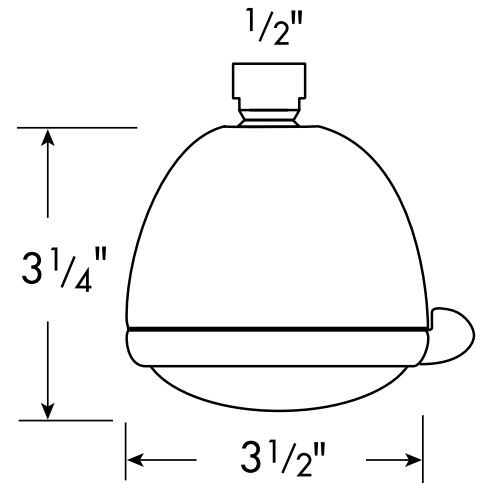

Croma™ 2-Jet Showerhead

28448

available in chrome

Product Specification

2 spray modes: full and massage
Features Rubit™ cleaning system
40 no-clog spray channels
Includes decorative rubber boot

2.5 GPM