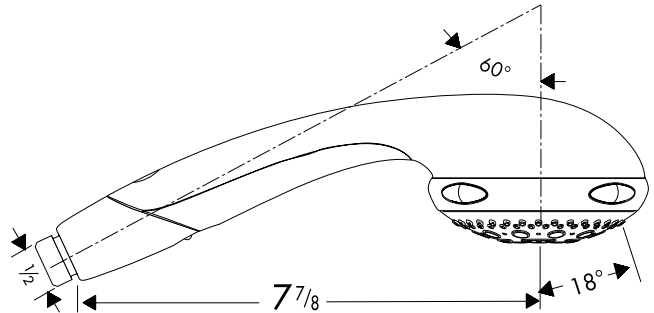

Aktiva A8™ Handshower

28547XX1

Available in chrome (00), chrome/gold (09), steel (80), brushed nickel (82), polished nickel (83), satin chrome (88), polished brass (93)

Product Specification

4 spray modes: full, mono, massage, aerated
64 no clog spray channels
Dirtblokker™ filter
Quick-Clean™ and Rubit!™ self cleaning systems
2.5 gpm