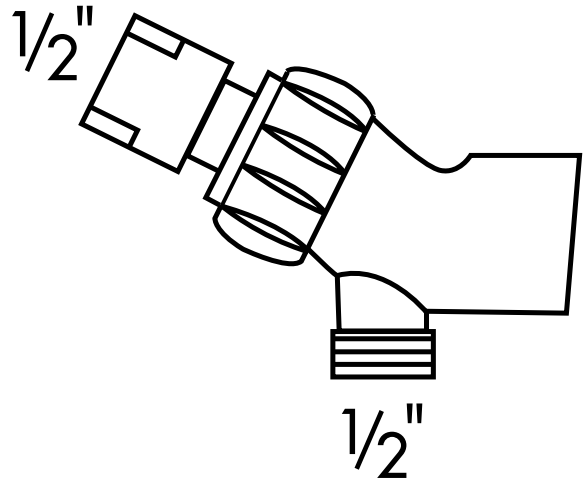

# Shower Arm Mount

06505

Available in chrome, white, polished brass

## Product Specification

Holder mounts on end of 1/2" shower arm to easily replace showerhead with handshower  
Use with any Hansgrohe handshower and hose  
Solid brass pivot ball