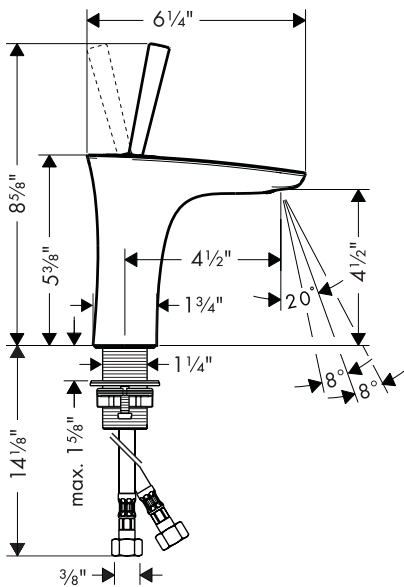

PuraVida Single Control Lavatory Faucet

15070xx1

ECO
RIGHT

Product Features

- Single handle operation
- Adjustable spray former
- 1.3 GPM
- Does not include drain or pull rod

Available Finishes

Chrome	15070001
White/Chrome	15070401

Optional Accessories

Grid drain	06400xx0
Grid drain without overflow	04267xx0

The measurements shown are for reference only.

Products and specifications shown are subject to change without notice.

Specification sheet revised 12/2010