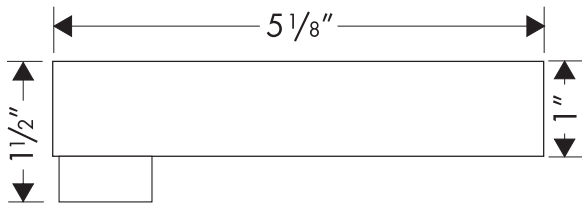

Product Features

- Self-draining soap dish for Unica'S wallbar

Available Finishes

Chrome

28679000

The measurements shown are for reference only.

Products and specifications shown are subject to change without notice.

Specification sheet revised 1/2008