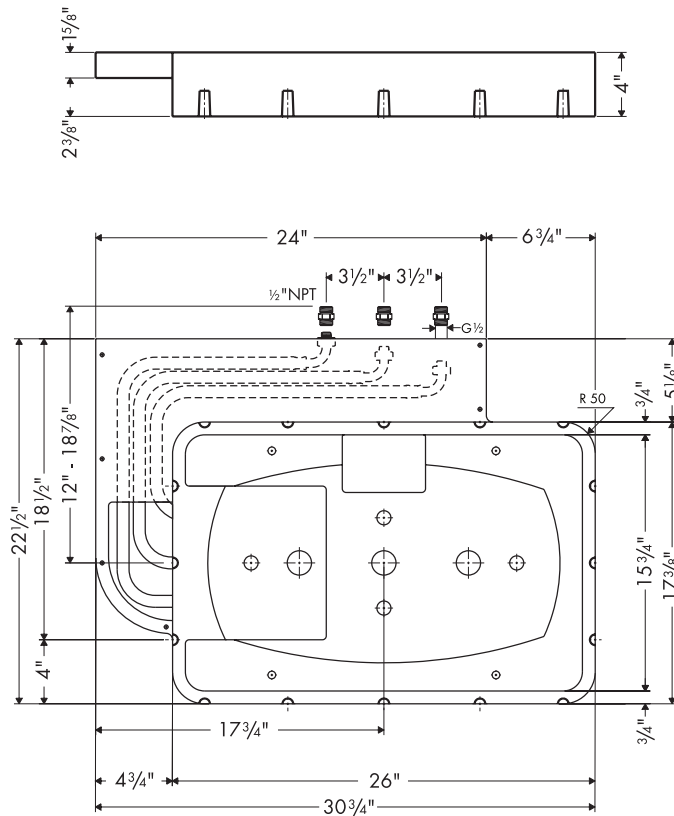

Product Features

- Required for Raindance Imperial Square
- Three flexible hose connections 1/2" NPT male inlets

Code Compliance

This unit meets or exceeds the following:

- ASME A112.18.1
- CSA B125.1
- Listed by IAPMO

Required Accessories

Raindance Imperial Square showerhead	28417001
Ecostat / EcoMax rough	15374181
Volume control rough	13975181
Quattro diverter rough	13932181
Trim kits for all three roughs – many Axor styles available	

The measurements shown are for reference only.

Products and specifications shown are subject to change without notice.

Specification sheet revised 5/2009