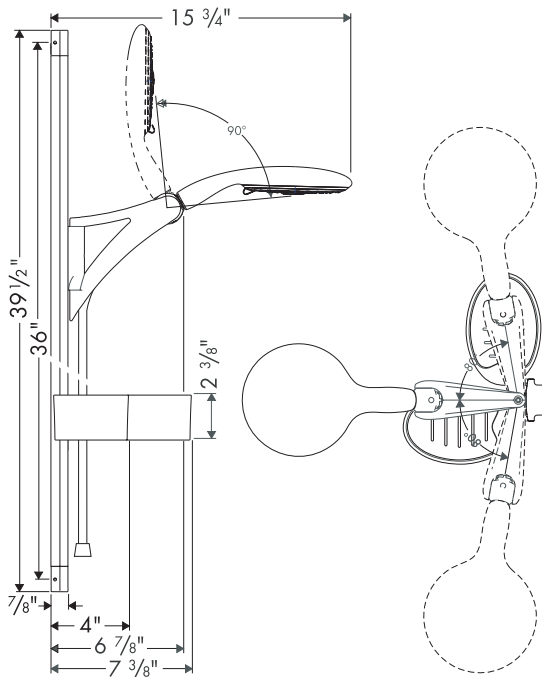

Product Features

- Includes Raindance handshower with 5 spray modes, 2.5 gpm
- Aluminum profile
- Handshower moves up and down, pivots right and left, its angle adjustable
- Includes 63" Techniflex hose

Code Compliance

This unit meets or exceeds the following:

- ADA compliant

Available Finishes

Chrome	27874000
Brushed Nickel	27874820

Optional Accessories

Double soap dish	28698000
Corner mount kit	28696000
Tile spacer	28697000
External vacuum breaker if required by local plumbing code	06510XX0

The measurements shown are for reference only.

Products and specifications shown are subject to change without notice.

Specification sheet revised 2/2008