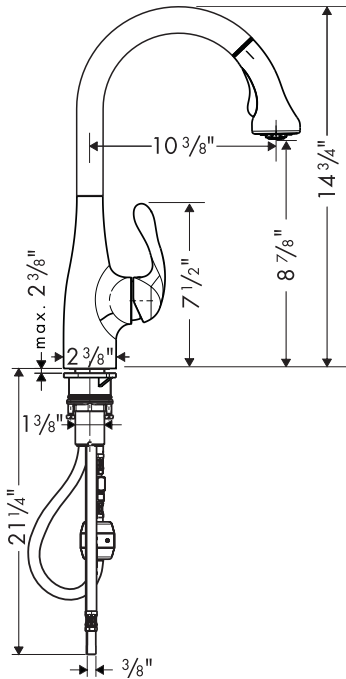

Product Features

- Solid brass
- M2 ceramic cartridge
- Ergonomic pull-down handspray with full and needle spray
- Pull-down nylon hose for quiet, long lasting service
- Spout swivels 150°
- 2.2 gpm

Available Finishes

Chrome	04066000
Steel Optik	04066860

Installation Notes

- 3/8" supply hoses – requires 3/8" compression fittings

The measurements shown are for reference only.

Products and specifications shown are subject to change without notice.

Specification sheet revised 9/2008