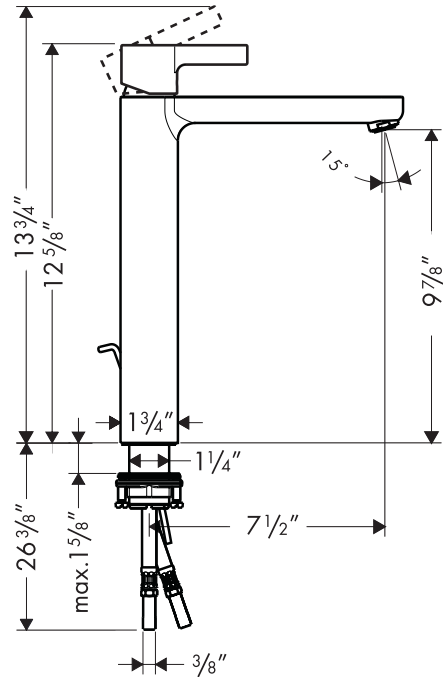

Metris™ Single-Control Lavatory Faucet – Tall 31020XX1

Available in Chrome (00), Brushed Nickel (82)

Product Specification

Single hole installation

Made for vessel-type sinks

Ceramic cartridge

Includes pop-up drain

Flow rate 2.2 gpm

Cascade no-clog aerator

ADA compliant

Max. thickness of mounting surface 1 5/8"

Hole size in mounting surface 1 3/8"

3/8" supply hoses – requires 3/8" compression fittings (not included)