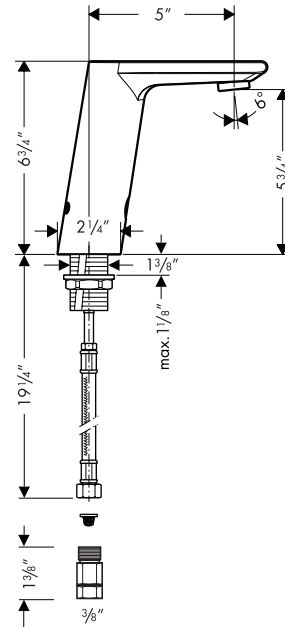

Metris™ Electronic Lavatory Faucet

31101001

Available in Chrome

Product Specification

- Pre-set water temperature
- Infrared sensor technology
- Built-in stop for cleaning
- ADA compliant
- Battery operated
- 10 mm supply hoses – includes 3/8" adapters
- Hole size in mounting surface 1 1/2"
- Max. mounting surface thickness 1 1/8"