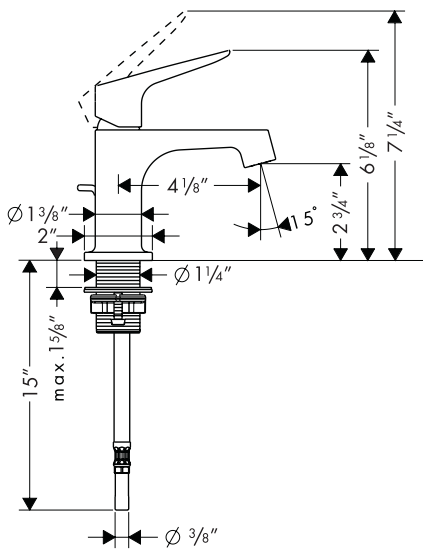

Axor Citterio M Single-Control Lavatory Faucet, Small

34016XX1

Product Features

- Single hole installation
- Ceramic cartridge
- 2.2 gpm
- Includes pop-up drain

Code Compliance

This unit meets or exceeds the following:

- ADA compliant

Available Finishes

Chrome

34016001

Brushed Nickel

34016821

Installation Notes

- 3/8" supply hoses - requires 3/8" compression fittings

The measurements shown are for reference only.

Products and specifications shown are subject to change without notice.

Specification sheet revised 6/2008