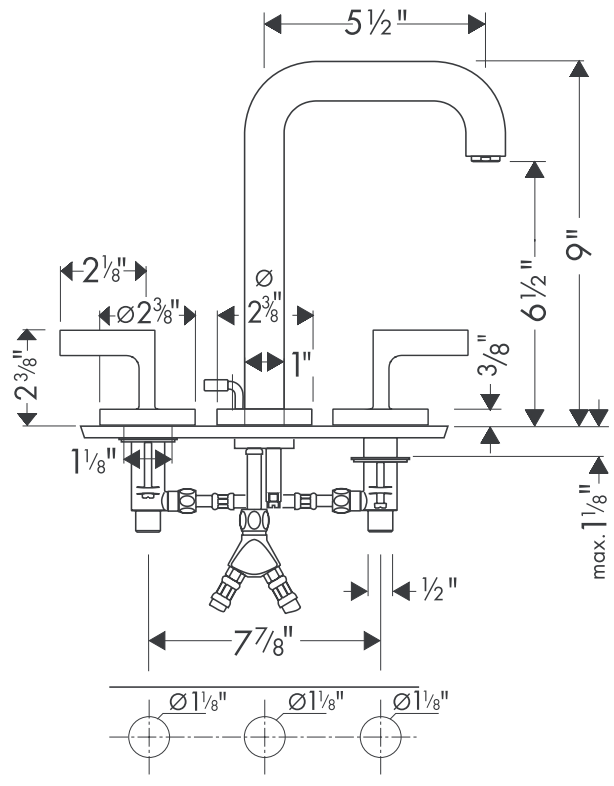

Axor Citterio™ Widespread Lav Set 39135XX1

Available in Chrome (00) and Platinum (42)

Product Specification

Lever handles
Solid brass construction
Includes pop-up drain
ADA compliant

Recommended hole size

spout 1 1/8"

valves 1 1/8"

Maximum depth of mounting surface 1 1/8"

Flow rate @ 45 psi 2.2 gpm

Maximum water pressure 145 psi

Recommended water pressure: 14.5 - 75 psi

Recommended hot water temp.: 120°F - 140°F*