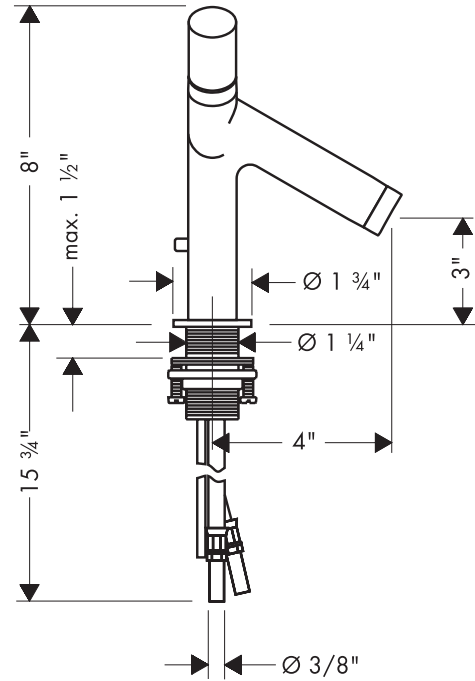

# Axor Starck 2-Handle Lav Mixer 10030XX1

Available in Chrome (00), Brushed Nickel (82)

## Product Specification

Single hole mounting

Ceramic cartridges

Includes pop-up drain

Flow rate 2.2 gpm

Hole size in mounting surface 1 3/8"

Max. mounting surface thickness 1 1/2"

3/8" supply hoses - requires 3/8" compression fittings (not included)