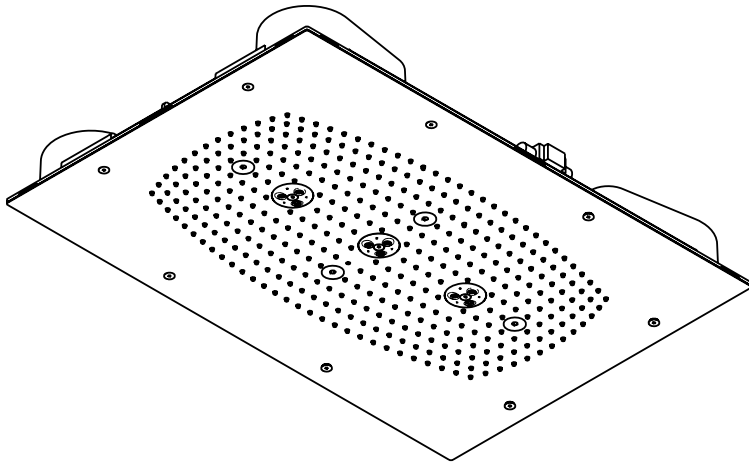

**AIR
POWER**

**QUICK
CLEAN**

The measurements shown are for reference only.

Products and specifications shown are subject to change without notice.

Specification sheet revised 5/2010

Product Features

- 26" x 18" Spray face
- Ceiling flush mount
- QuickClean™ cleaning system
- 358 no-clog spray channels
- Three spray modes: Rain AIR XXL, Rain AIR, Whirl AIR
- 2.5 gpm per spray mode

Code Compliance

This unit meets or exceeds the following:

- ASME A112.18.1
- CSA B125.1
- Listed by IAPMO

Available Finishes

Chrome

28417001

Required Accessories

Raindance Imperial Basic set

28414181

Preferred Raindance Rough set

06428181

Corresponding trims for the rough set