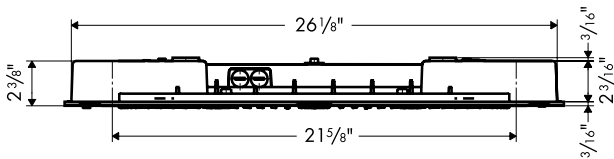

**AIR
POWER**

**QUICK
CLEAN**

The measurements shown are for reference only.

Products and specifications shown are subject to change without notice.

Specification sheet revised 5/2010

Product Features

- 26" x 18" Spray face
- Ceiling flush mount
- QuickClean™ cleaning system
- 358 no-clog spray channels
- Three spray modes: Rain AIR XXL, Rain AIR, Whirl AIR
- 2.5 gpm per spray mode

Code Compliance

This unit meets or exceeds the following:

- ASME A112.18.1
- CSA B125.1
- Listed by IAPMO

Available Finishes

Chrome

28417001

Required Accessories

Raindance Imperial Basic set