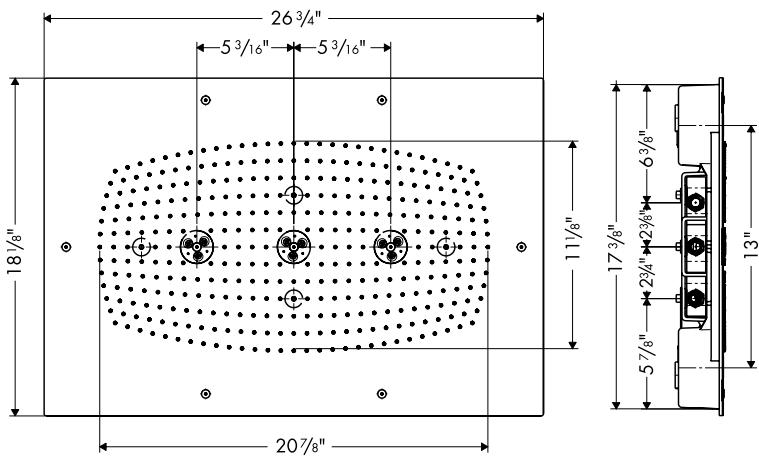

**AIR
POWER**

**QUICK
CLEAN**

The measurements shown are for reference only.

Products and specifications shown are subject to change without notice.

Specification sheet revised 5/2010

Product Features

- 26" x 18" Spray face
- Ceiling flush mount
- QuickClean™ cleaning system
- 358 no-clog spray channels
- Three spray modes: Rain AIR XXL, Rain AIR, Whirl AIR
- 2.5 gpm per spray mode

Code Compliance

This unit meets or exceeds the following:

- ASME A112.18.1
- CSA B125.1
- Listed by IAPMO

Available Finishes

Chrome

28417001

Required Accessories

Raindance Imperial Basic set

28414181

Preferred Raindance Rough set

06428181

Corresponding trims for the rough set