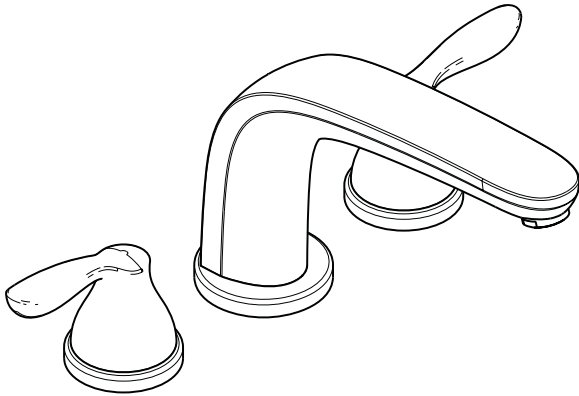

# Solaris E Trim, 3-Hole Roman Tub Set

04170XX0

## Product Features

- Solid brass
- Easy to clean