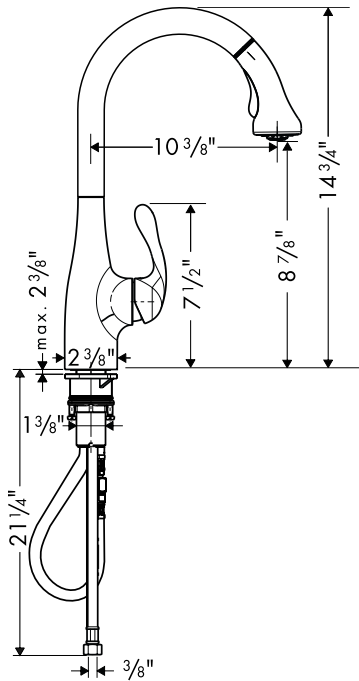

## Product Features

- Solid brass
- M2 ceramic cartridge
- Ergonomic pull-down handspray with full and needle spray
- Pull-down nylon hose for quiet, long lasting service
- Spout swivels 150°
- 1.5 gpm

## Available Finishes

Chrome

04066000

Steel Optik

04066860

The measurements shown are for reference only.

Products and specifications shown are subject to change without notice.

Specification sheet revised 3/2010