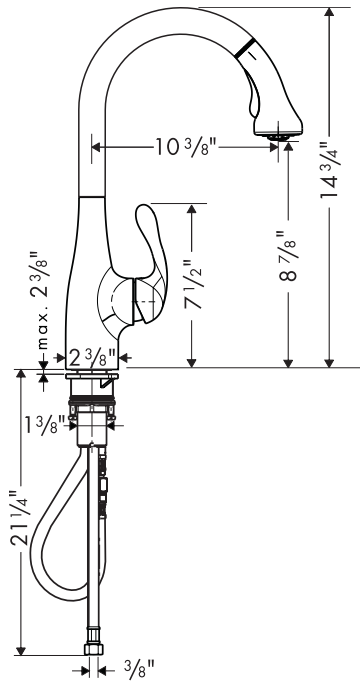

Allegro E Gourmet Prep Kitchen Faucet

04066XX0

QUICLEAN

Product Features

- Solid brass
- M2 ceramic cartridge
- Ergonomic pull-down handspray with full and needle spray
- Pull-down nylon hose for quiet, long lasting service
- Spout swivels 150°
- 2.2 gpm

Available Finishes

Chrome

04066000

Steel Optik

04066860

The measurements shown are for reference only.

Products and specifications shown are subject to change without notice.

Specification sheet revised 9/2009