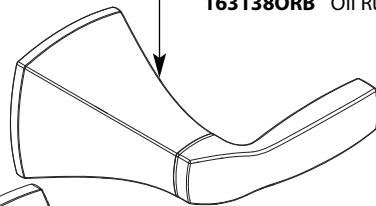

Cold Lever Handle Kit

**163138** Chrome  
**163138BN** Brushed Nickel  
**163138ORB** Oil Rubbed Bronze

Aerator Kit (Includes Tool)

**137401**

Optional: Red & Blue Temp. Ind. Rings

**161956** For Oil Rubbed Bronze  
**129707** For Chrome & Brushed Nickel