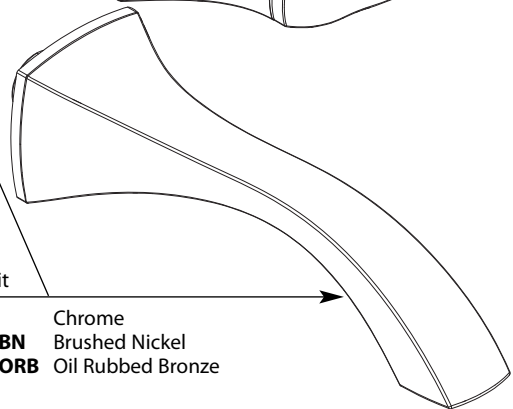

**197004**

Hot Lever Handle Kit

**161909** Chrome  
**161909BN** Brushed Nickel  
**161909ORB** Oil Rubbed Bronze

Spout Kit

**163053** Chrome  
**163053BN** Brushed Nickel  
**163053ORB** Oil Rubbed Bronze

Cold Lever Handle Kit

**163138** Chrome  
**163138BN** Brushed Nickel  
**163138ORB** Oil Rubbed Bronze

Aerator Kit (Includes Tool)

**137401**

Optional: Red & Blue Temp. Ind. Rings

**161956** For Oil Rubbed Bronze  
**129707** For Chrome & Brushed Nickel