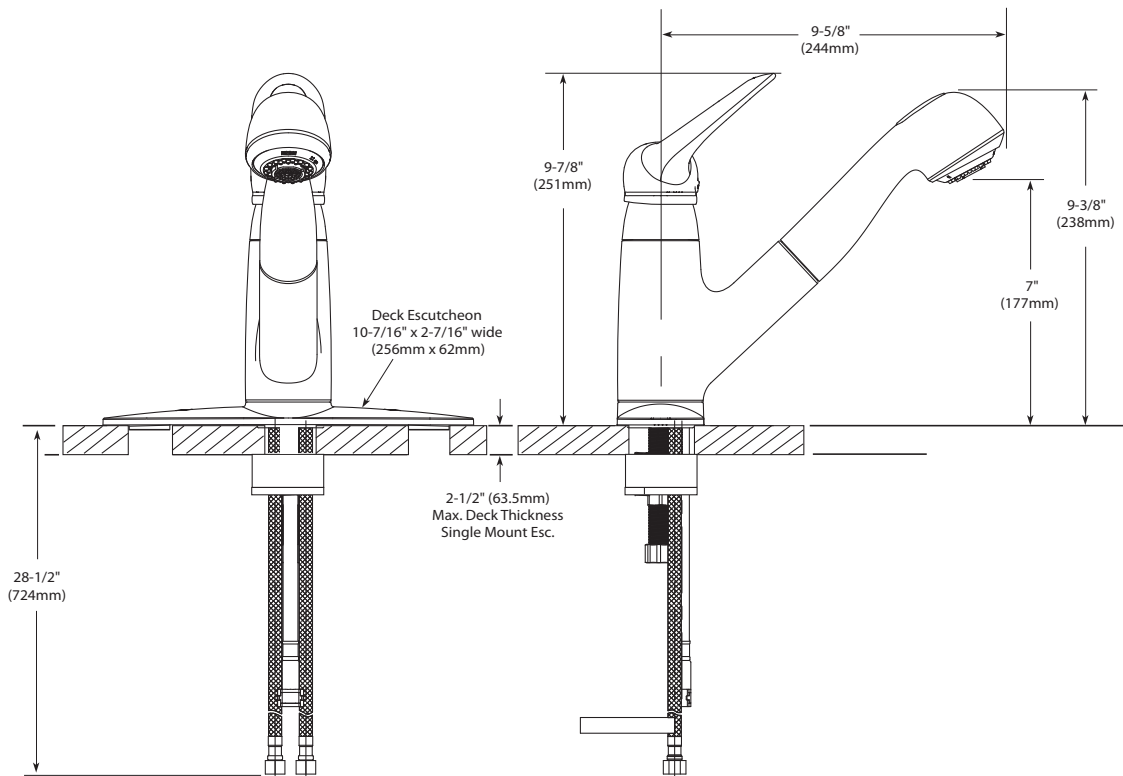

## Salora® Single Control Kitchen Faucet w/Pullout Spray

**Models:** 7570 series  
67570 series (bulk pack)

**NOTE:** DESIGNED TO INSTALL  
THRU 1 OR 3 HOLES 1-1/2" (38mm) DIA.