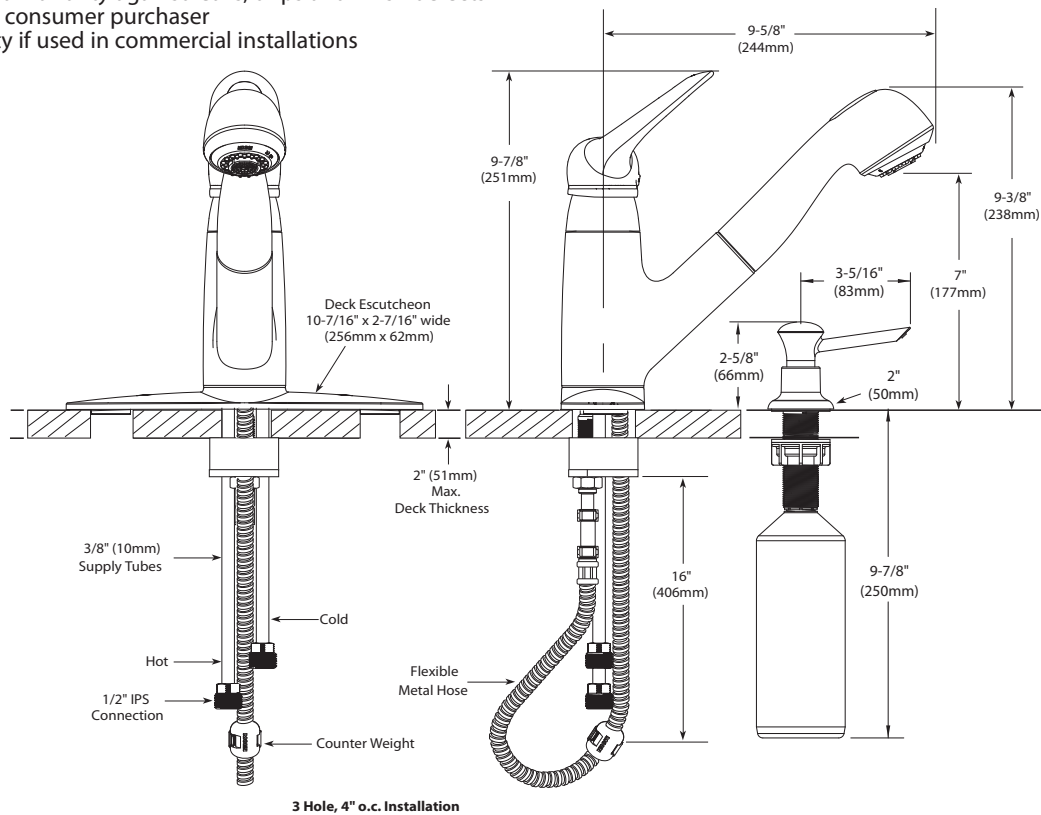

- **ADA**  for lever handles

## WARRANTY

- Lifetime limited warranty against leaks, drips and finish defects to the original consumer purchaser
- 5 year warranty if used in commercial installations

**Salora®**  
**Single Control Kitchen Faucet**  
**w/Pullout Spray**

**Models:** 7570 series  
87570 series

**Discontinued Models :** 7570S, 7570SL,  
87570C, 87570W, 87570S, 87570SL

**NOTE:** DESIGNED TO INSTALL  
THRU 1 OR 3 HOLES 1-1/4" (32mm) MIN. DIA.

## CRITICAL DIMENSIONS

(DO NOT SCALE)