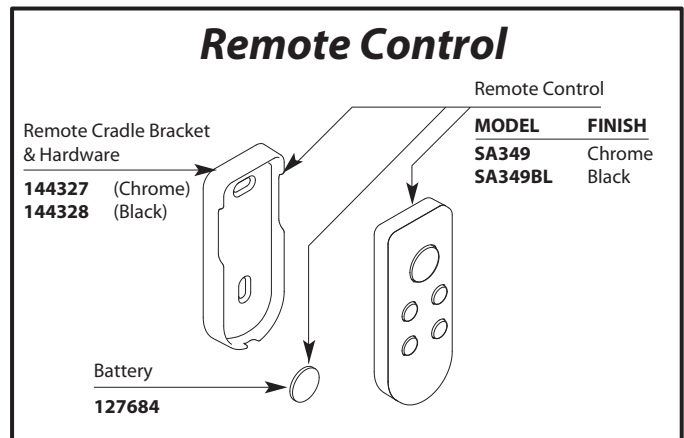

Buy it for looks. Buy it for life.®

Illustrated Parts

■ **Order by Part Number**

■ *Use with 54994 valve, 4898 spout shank, and TS3495 series controller

Diverting Roman Tub Filler		io™ Digital Controller Only	
*MODEL	FINISH	MODEL	FINISH
TS9622	Chrome	TS3495	Chrome
TS9622BN	Brushed Nickel	TS3495BN	Brushed Nickel