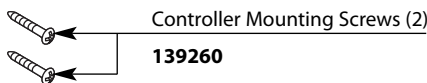

Buy it for looks. Buy it for life.®

Illustrated Parts

■ **Order by Part Number**

■ *Use with 54994 valve, 4898 spout shank, and TS3495 series controller

Diverting Roman Tub Filler		io™ Digital Controller Only	
*MODEL	FINISH	MODEL	FINISH
TS9622	Chrome	TS3495	Chrome
TS9622BN	Brushed Nickel	TS3495BN	Brushed Nickel