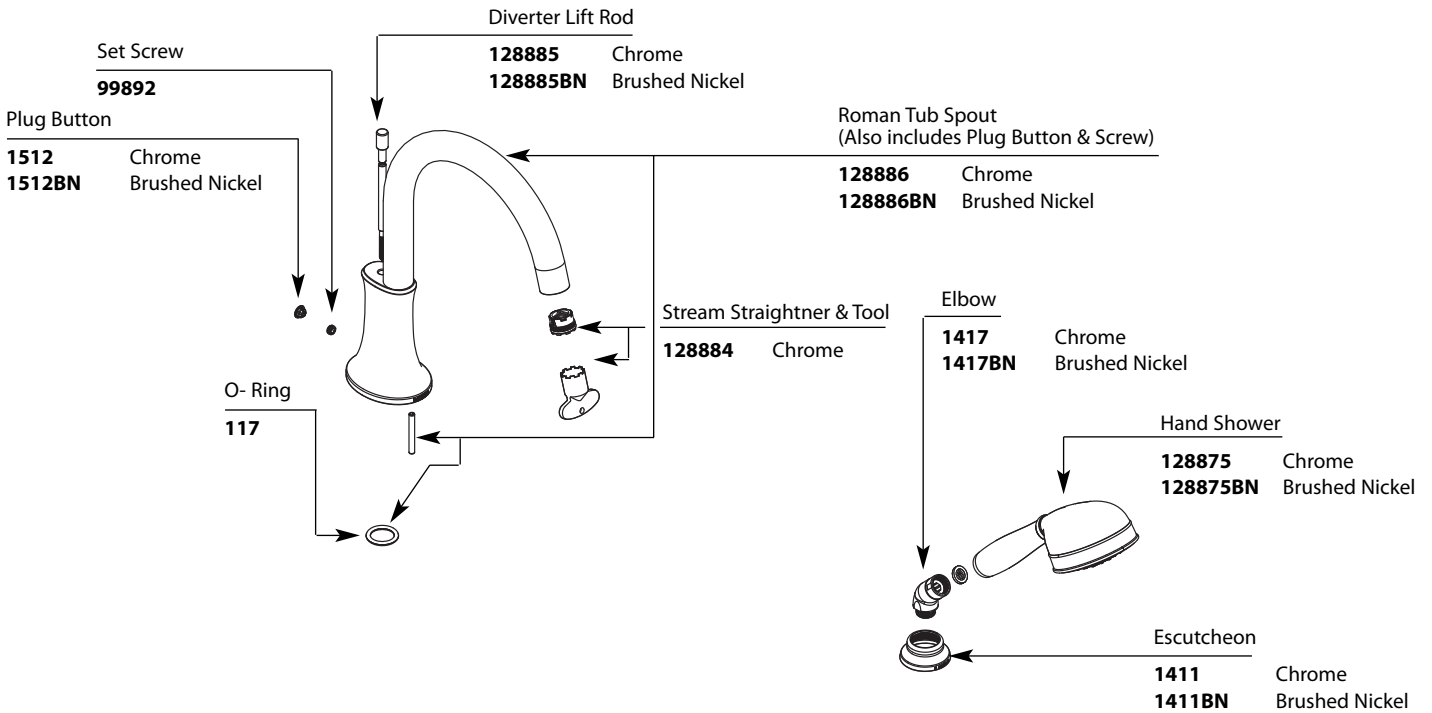

Buy it for looks. Buy it for life.®

Illustrated Parts

■ **Order by Part Number**

■ *Use with 54994 valve, 4898 spout shank, and TS3495 series controller

Diverting Roman Tub Filler		io™ Digital Controller Only	
*MODEL	FINISH	MODEL	FINISH
TS9622	Chrome	TS3495	Chrome
TS9622BN	Brushed Nickel	TS3495BN	Brushed Nickel