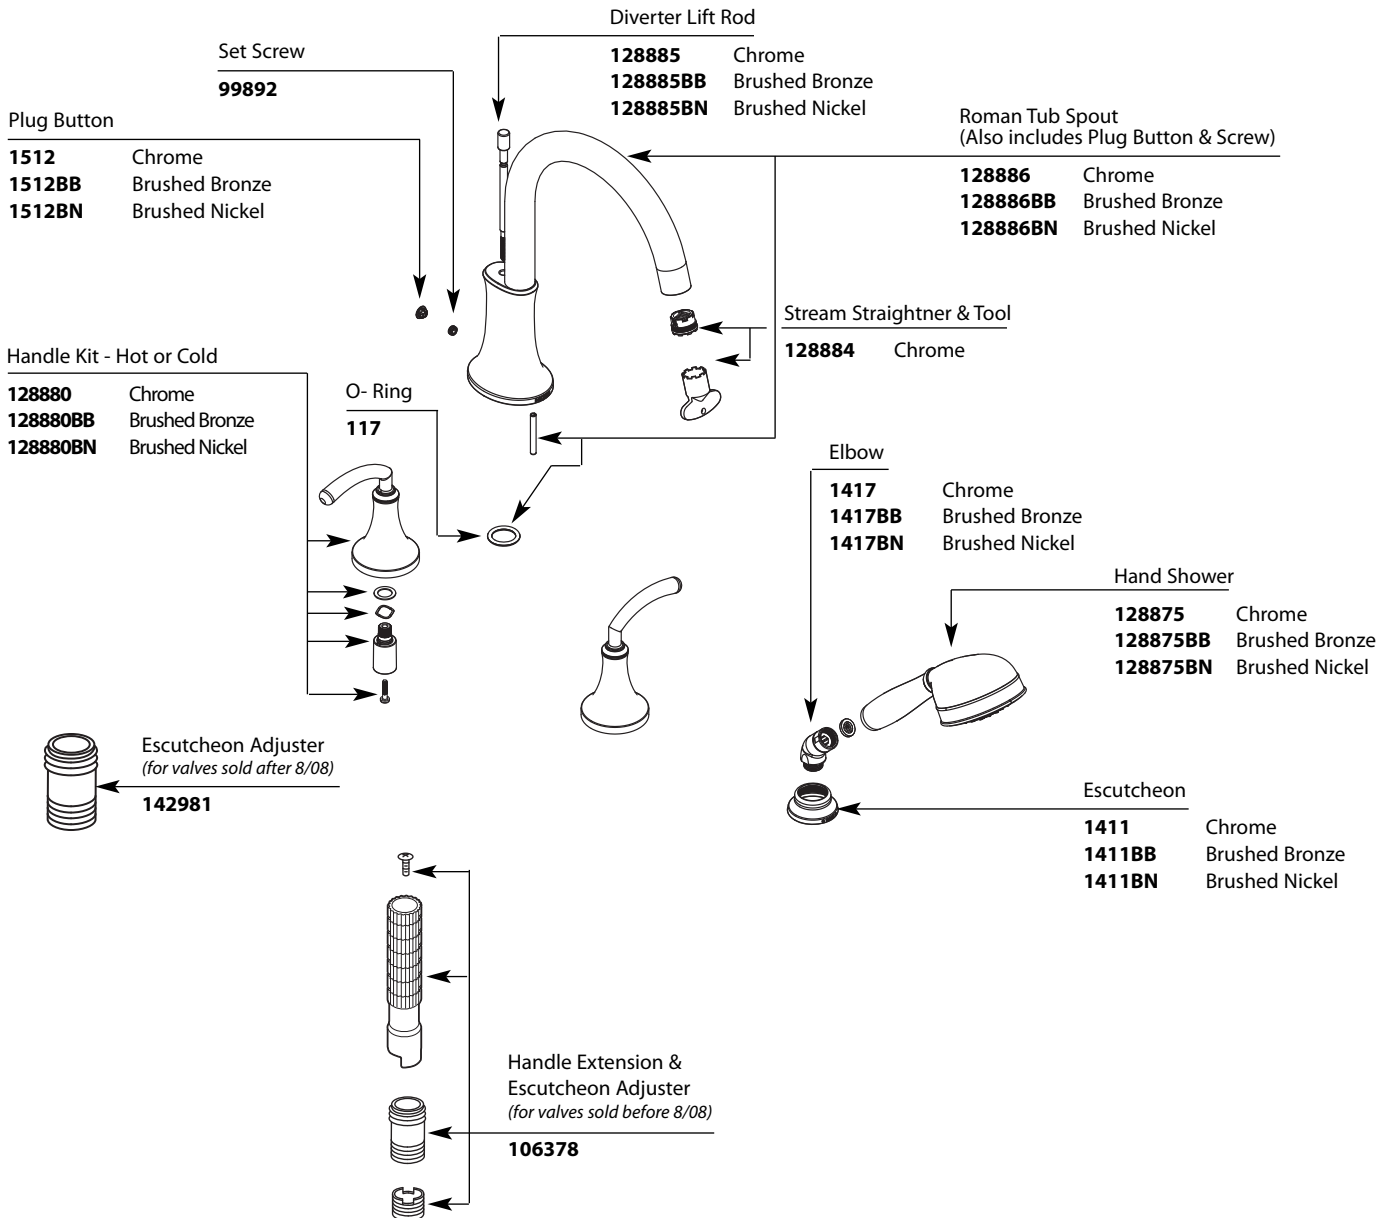

Buy it for looks. Buy it for life.®

■ Order by Part Number

■ Trim can be used with either the 9992, 9993, 9997, 9999 valve.

# Illustrated Parts

ICON™		
Two Handle Roman Tub Faucet with Handheld Shower		
MODEL	HANDLE	FINISH
TS964	Lever	Chrome
TS964BB	Lever	Brushed Bronze
TS964BN	Lever	Brushed Nickel

TO ORDER PARTS CALL: 1-800-BUY-MOEN