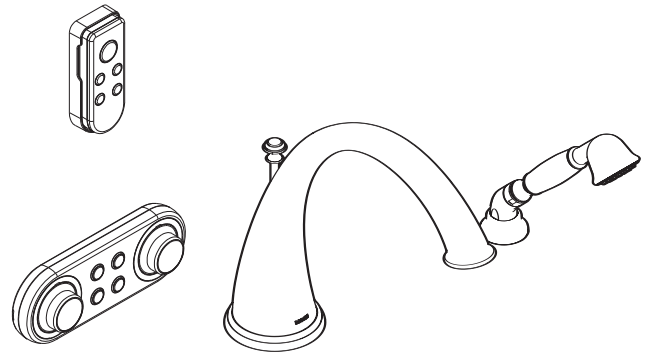

Buy it for looks. Buy it for life.®

Specifications

DESCRIPTION

- Metal construction with various finishes identified by suffix
- Use with io Digital valve 4994 and spout shank 4898

OPERATION

- Digital Thermostatic control
- Digital control dial controls temperature with LED indicators
- Digital control dial controls the flow rate with LED indicators
- Digital on/off button
- Digital safety lock
- 3 digital presets for custom water level and temperature control
- Hot top off (optional remote required for this function)
- Temperature range adjustment from 60 degrees F to 120 degrees F (16 degrees C to 49 degrees C). Factory maximum setting is 115 degrees (46 degrees C)
- Remote (optional) uses RF technology and has a 30' (9.2m) range depending on intermediary structures

FLOW

- Hand shower meets 2.5 gpm max (9.5 L/min) @ 80psi

STANDARDS

- Third party certified to meet ASME A112.18.1/CSA B-125.1, CSA B125.3, ASSE1070 and all applicable requirements referenced therein
- Digital controller third party certified to meet UL1951
- Digital controller and Remote control third party certified to meet FCC part 15

ioDIGITAL™ KINGSLEY™ Digital Roman Tub Trim Only with Handshower

Models: T9212 series

Valve: 4994 (Sold separately)

Spout Shank: 4898 (Sold separately)

Optional Remote: A349 series
(Sold separately)

Controller: T3490 series (Sold separately)