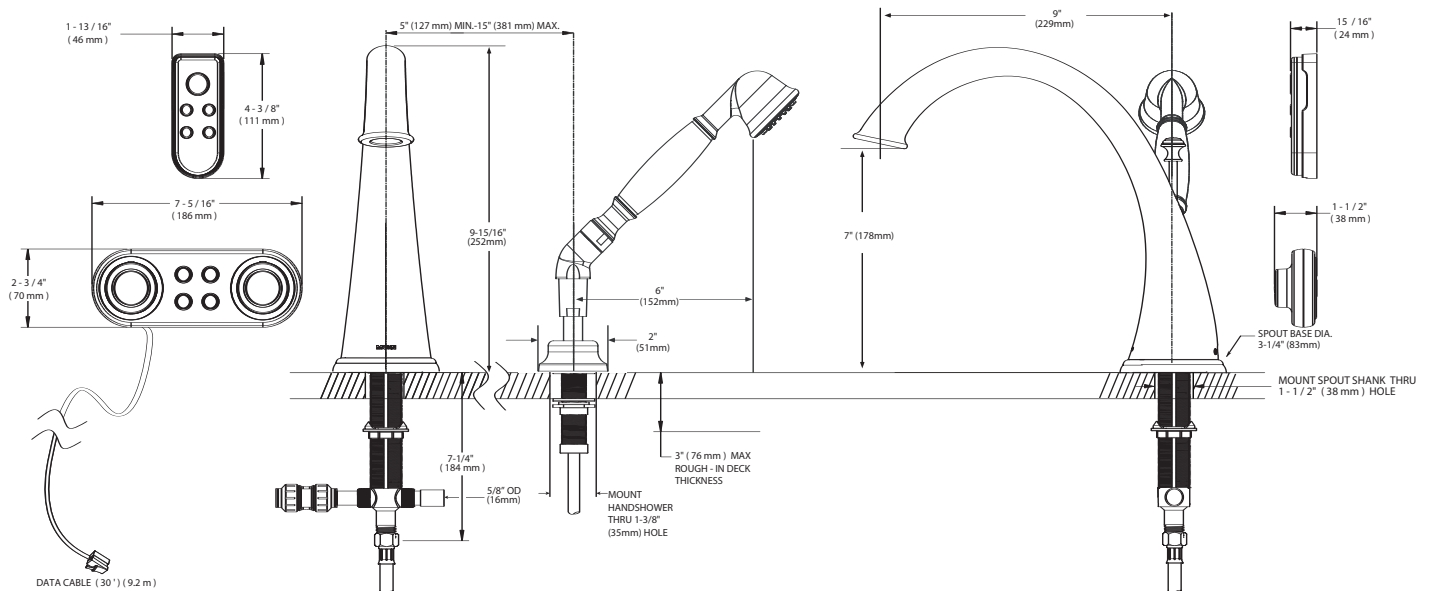

ioDIGITAL™ KINGSLEY™ Digital Roman Tub Trim Only with Handshower

Models: T9212 series

Valve: 4994 (Sold separately)

Spout Shank: 4898 (Sold separately)

Optional Remote: A349 series
(Sold separately)

Controller: T3490 series (Sold separately)

NOTE: THE INSTALLATION SHOWN IS FOR TILE DECKS, THIS VALVE WILL ALSO FIT STEEL, CAST IRON OR PLASTIC DECKS

CRITICAL DIMENSIONS

(DO NOT SCALE)

FOR MORE INFORMATION CALL: 1-800-BUY-MOEN

www.moen.com