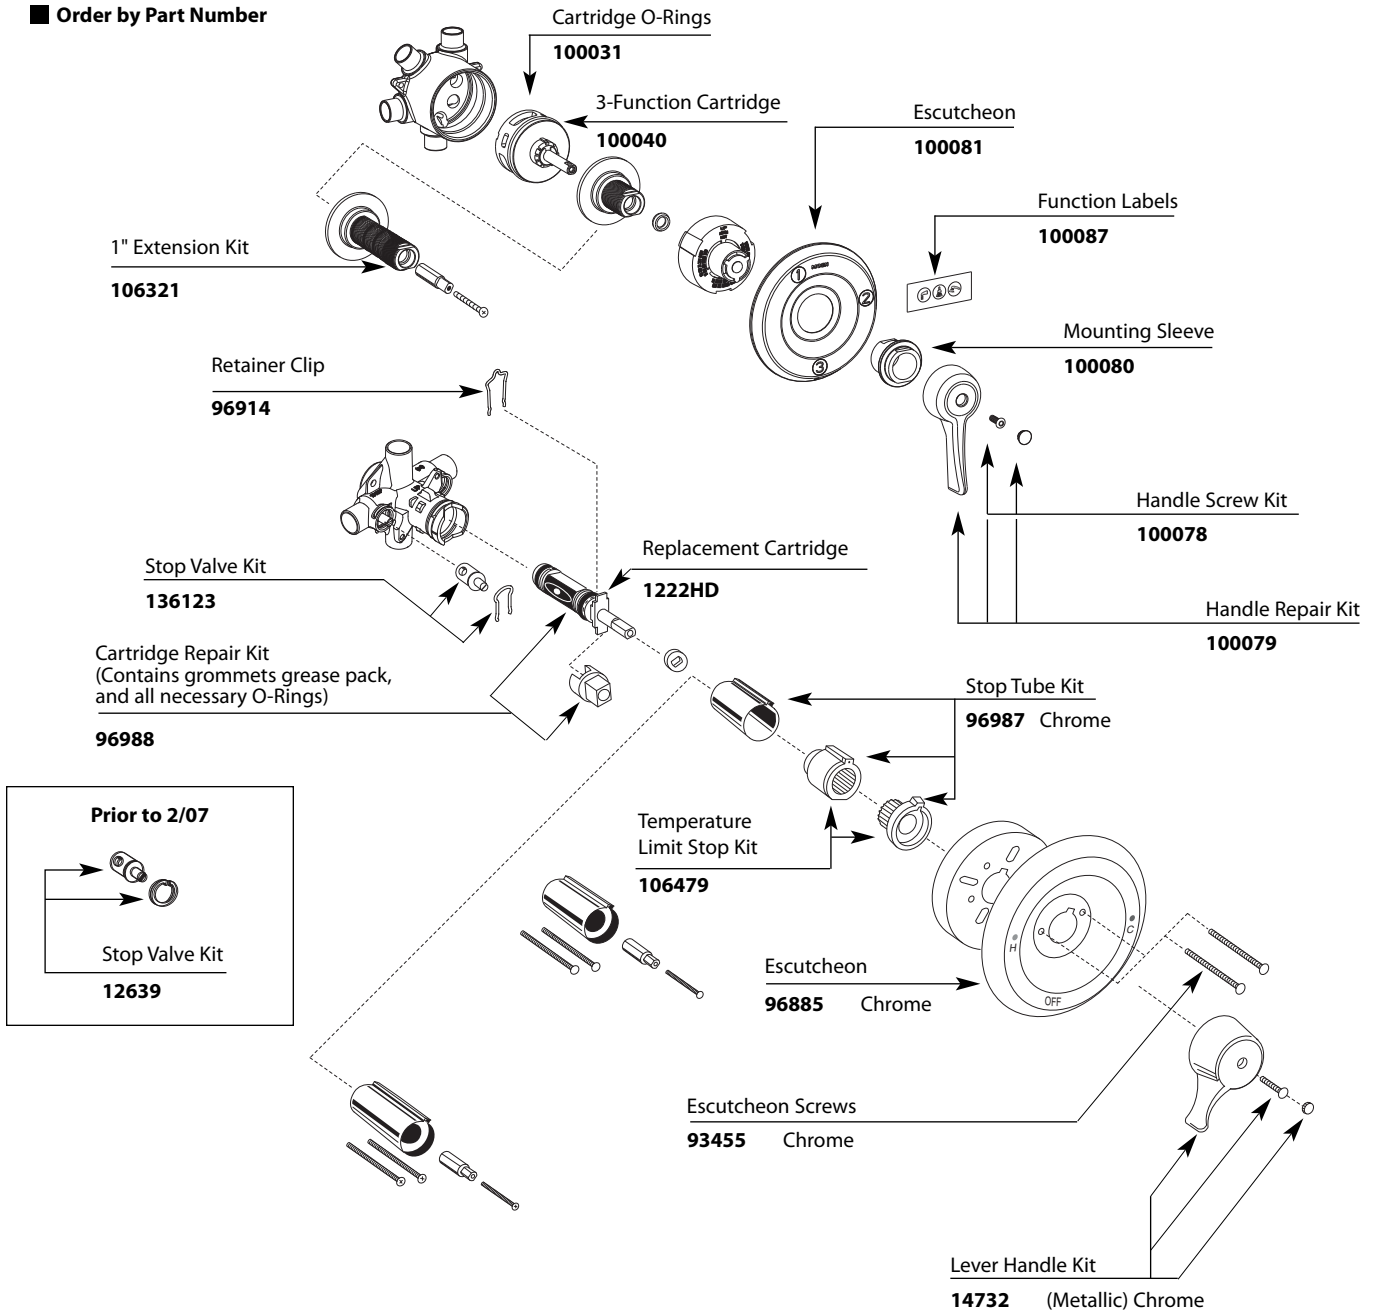

Three-Function Commercial Tub/Shower System							
MODEL	Handshower	Tub Filler	Showerhead	Vacuum Breaker	Drop Ell	Slide Bar	Wall Bracket
8342EP15 Posi-Temp & 3 Function Transfer Valve	x		x	x	x	x	
8346EP15 Posi-Temp	x			x	x	x	
52710EP15 Less Valves	x			x	x	x	

■ Order by Part Number

* See Additional Parts Chart on Next Page

■ Order by Part Number

* **Parts Chart**

Shower Head, Arm, Flange

Arm and Flange
A704
Shower Head Eco Performance
52716EP15

Vacuum Breaker

Vacuum Breaker
52703

Drop ell

Drop ell
A725

Tub Spout

Tub Spout
3804

Clamp

Clamp
100686

Hand Held Shower Wand

Hand Held Shower Wand
Eco Performance
8349EP15

Metal Hose

Metal Hose
A726

Slidebar & Clamp

Slidebar & Clamp
101629

Wall Bracket

Wall Bracket
104414