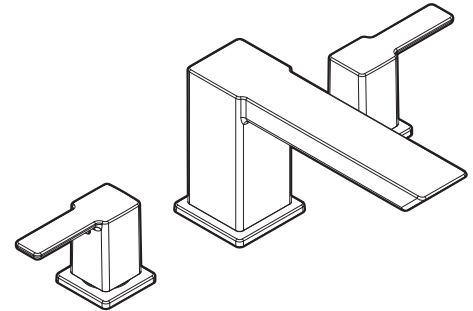

Buy it for looks. Buy it for life.®

Specifications

DESCRIPTION

- Metal construction with various finishes identified by suffix.
- Includes hot and cold temperature indicator

OPERATION

- Lever style handles
- Rotate hot side handle counterclockwise to open (clockwise to close) and the cold side handle clockwise to open and (counterclockwise to close)

90 DEGREE™

Two-Handle Roman Tub Faucet Trim

Models: TS903 series

Valves: 4992, 4993, 4996

CRITICAL DIMENSIONS

(DO NOT SCALE)