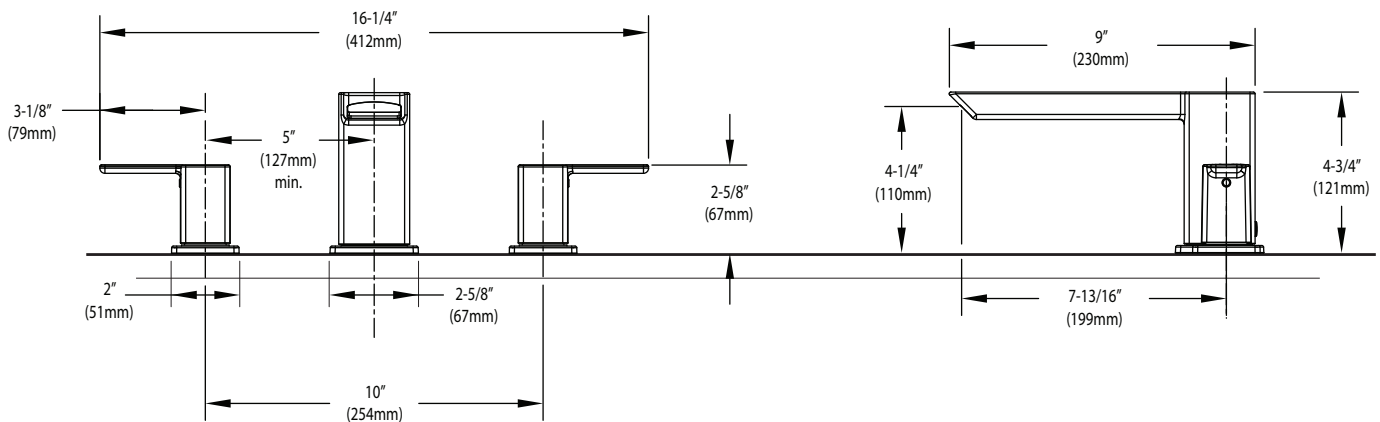

90 DEGREE™

Two-Handle Roman Tub Faucet Trim

Models: TS903 series

Valves: 4992, 4993, 4996

CRITICAL DIMENSIONS

(DO NOT SCALE)