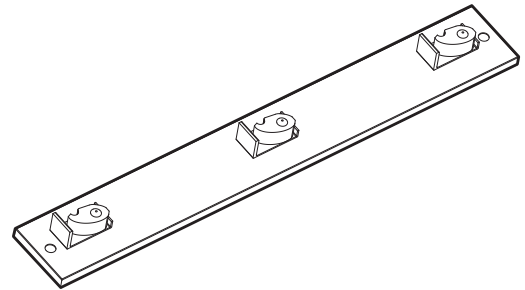

DESCRIPTION

- Stainless steel construction
- Anti-slip spring loaded handle grips with stainless steel screws

Three-Station Mop/Broom Holder

Model: 8198

CRITICAL DIMENSIONS

(DO NOT SCALE)