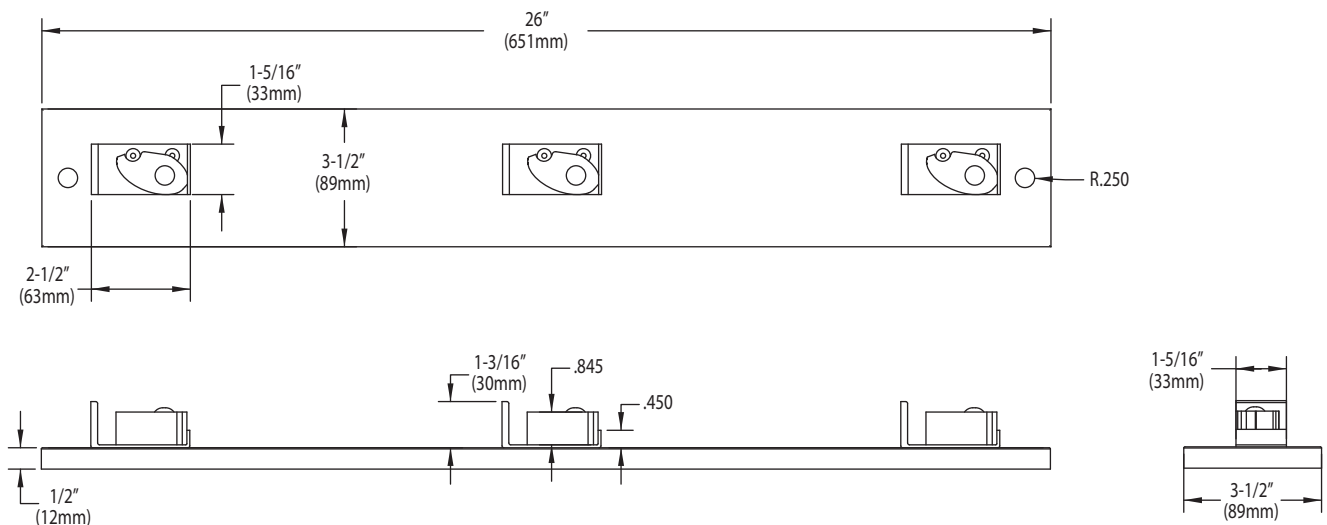

DESCRIPTION

- Stainless steel construction
- Anti-slip spring loaded handle grips with stainless steel screws

Three-Station Mop/Broom Holder

Model: 8198

CRITICAL DIMENSIONS

(DO NOT SCALE)