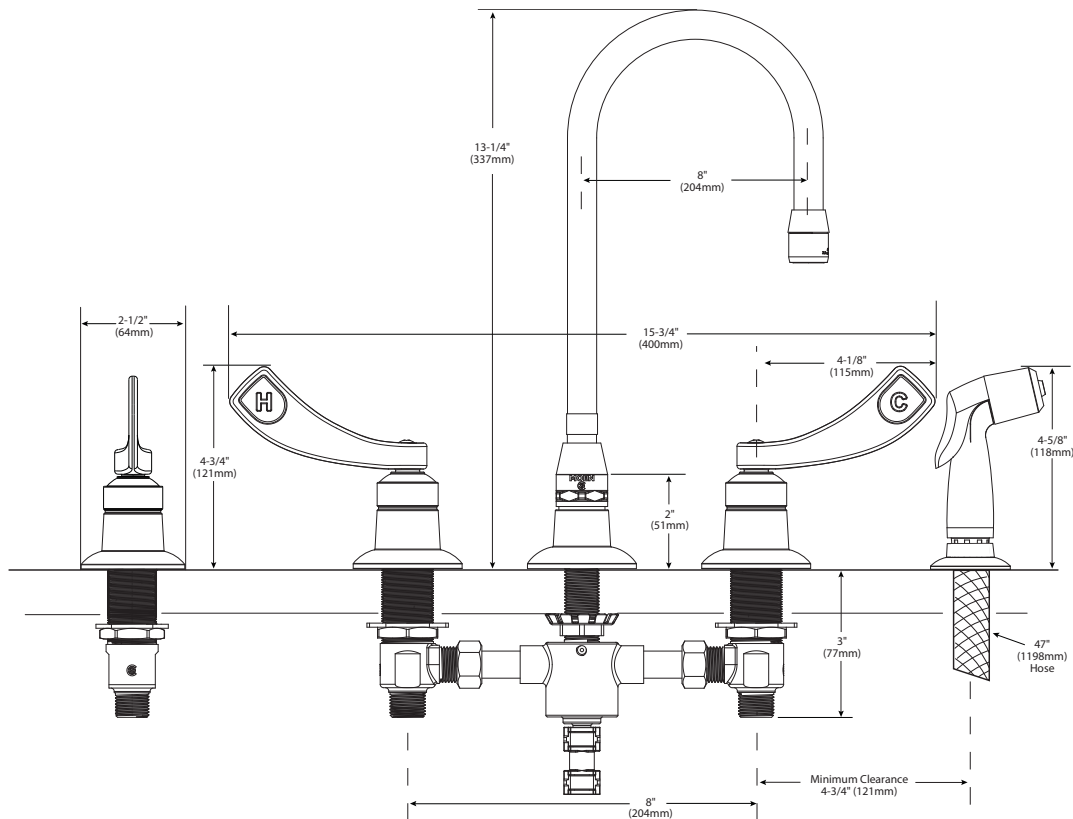

**DESCRIPTION**

- Brass construction with chrome plated finish
- 1/2" IPS connections
- Includes side spray with Hydrolock® quick-connect system

**OPERATION**

- Wrist blade style handles with hot and cold color indicators
- Vandal resistant torx head screws
- 1/4 turn to open (clockwise to close)

**FLOW**

- Aerator is limited to 2.2GPM Max (8.34 Min.)

**CARTRIDGE**

- Brass shell, ceramic disc cartridge
- Nonmetallic/nonferrous and ceramic material

**STANDARDS**

- Third party certified to meet CSA B125.1, ASME A112.18.1, ICC A117.1, and all applicable specifications referenced therein
- Certified to ANSI/NSF 61/9
- Contains no more than 0.25% weighted average lead content
- Complies with California Proposition 65 and with the Federal Safe Drinking Water Act
- **ADA**  for lever handles

**WARRANTY**

- Warranted for 5 years against material or manufacturing defects

**Two-Handle Kitchen Faucet w/Side Spray**

**Model: 8244**

**NOTE:** Designed to be installed through 4 holes - 1" min. dia.

**CRITICAL DIMENSIONS**