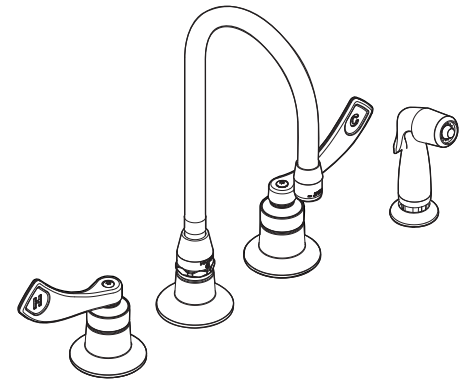

**DESCRIPTION**

- Brass construction with chrome plated finish
- 1/2" IPS connections
- Includes side spray with Hydrolock® quick-connect system

**OPERATION**

- Wrist blade style handles with hot and cold color indicators
- Vandal resistant torx head screws
- 1/4 turn to open (clockwise to close)

**FLOW**

- Aerator is limited to 2.2GPM Max (8.34 Min.)

**CARTRIDGE**

- Brass shell, ceramic disc cartridge
- Nonmetallic/nonferrous and ceramic material

**STANDARDS**

- Third party certified to meet CSA B125.1, ASME A112.18.1, ICC A117.1, and all applicable specifications referenced therein
- Certified to ANSI/NSF 61/9
- Contains no more than 0.25% weighted average lead content
- Complies with California Proposition 65 and with the Federal Safe Drinking Water Act
- **ADA**  for lever handles

**WARRANTY**

- Warranted for 5 years against material or manufacturing defects

**Two-Handle Kitchen Faucet w/Side Spray**

**Model: 8244**

**NOTE:** Designed to be installed through 4 holes - 1" min. dia.

**CRITICAL DIMENSIONS**