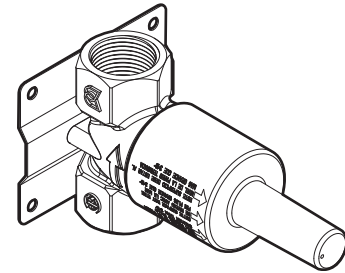

3/4" Volume Control Valve

Model: S3600