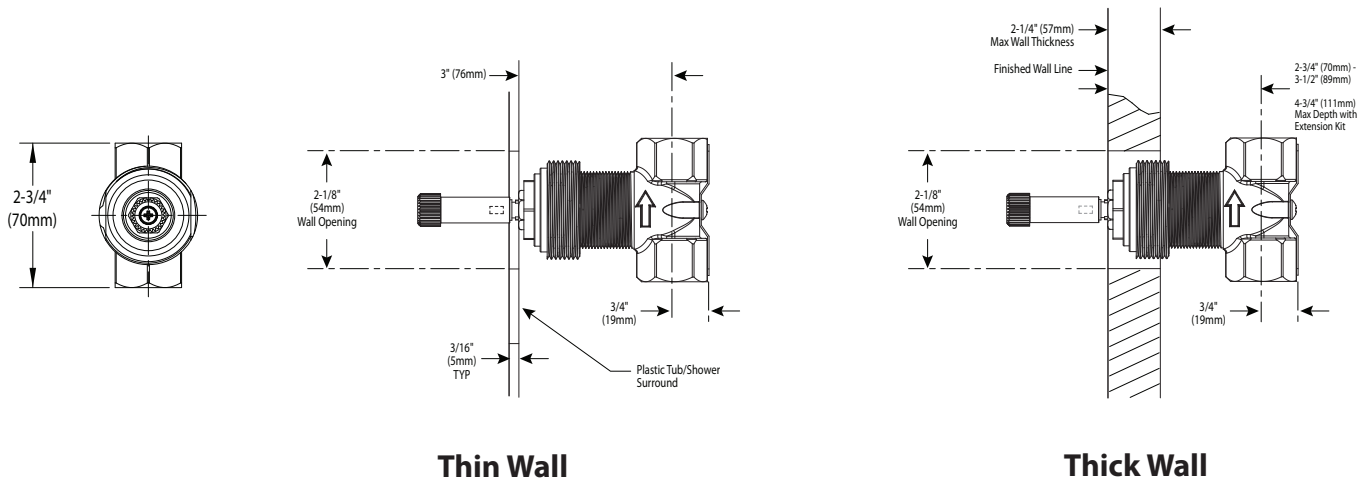

CRITICAL DIMENSIONS

(DO NOT SCALE)