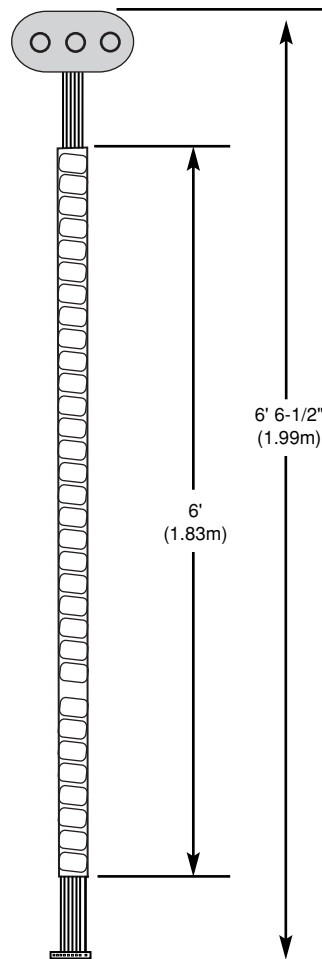

## OPERATION

- 6' long electronic faucet cable with sensor eye
- Armor clad
- Use in place of standard 24" cable for mounting control box behind wall
- Can be used with 8301, 8302, and 8303 electronic faucets

## Six Foot Cable with Sensor Eye

Model: 109146

## CRITICAL DIMENSIONS

(DO NOT SCALE)