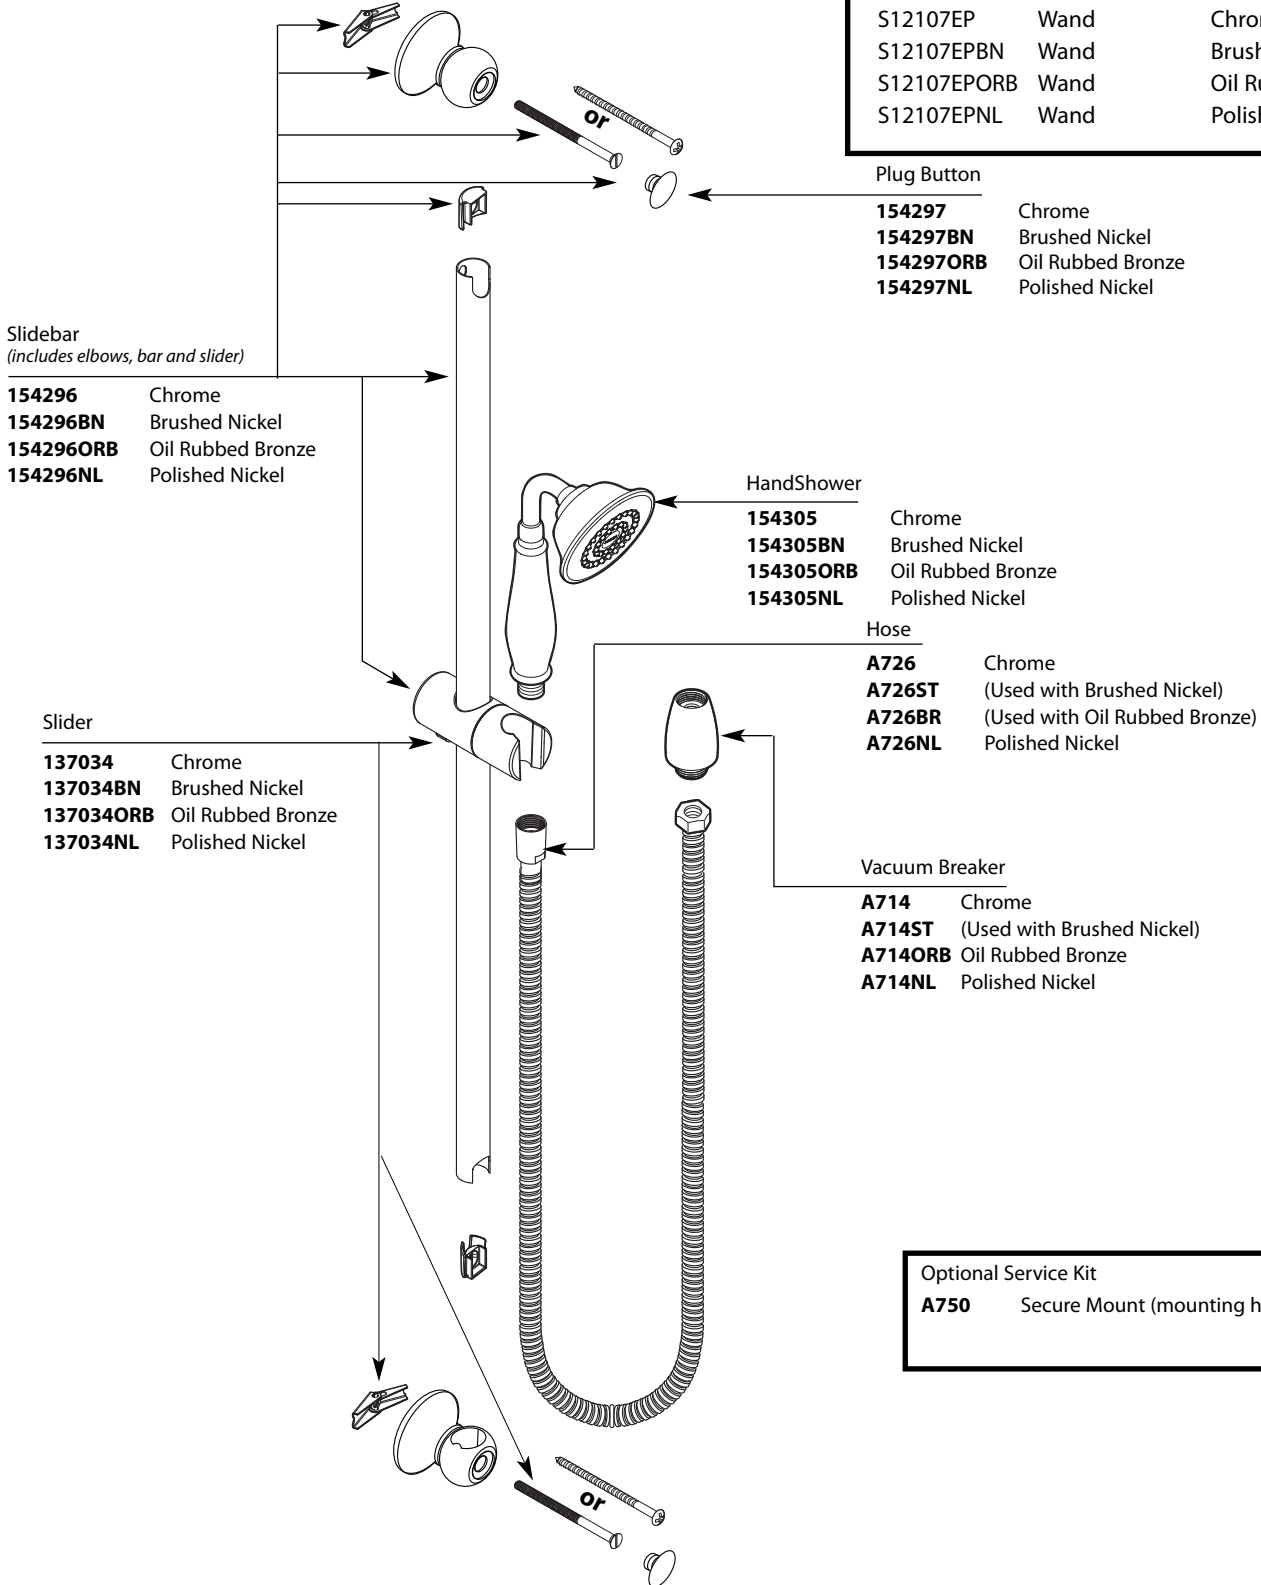

# Illustrated Parts

### Single Function Handshower

MODEL	TYPE	FINISH
S12107EP	Wand	Chrome
S12107EPBN	Wand	Brushed Nickel
S12107EPORB	Wand	Oil Rubbed Bronze
S12107EPNL	Wand	Polished Nickel

Plug Button

<b>154297</b>	Chrome
<b>154297BN</b>	Brushed Nickel
<b>154297ORB</b>	Oil Rubbed Bronze
<b>154297NL</b>	Polished Nickel

Slidebar  
(includes elbows, bar and slider)

<b>154296</b>	Chrome
<b>154296BN</b>	Brushed Nickel
<b>154296ORB</b>	Oil Rubbed Bronze
<b>154296NL</b>	Polished Nickel

HandShower

<b>154305</b>	Chrome
<b>154305BN</b>	Brushed Nickel
<b>154305ORB</b>	Oil Rubbed Bronze
<b>154305NL</b>	Polished Nickel

Hose

<b>A726</b>	Chrome
<b>A726ST</b>	(Used with Brushed Nickel)
<b>A726BR</b>	(Used with Oil Rubbed Bronze)
<b>A726NL</b>	Polished Nickel

Slider

<b>137034</b>	Chrome
<b>137034BN</b>	Brushed Nickel
<b>137034ORB</b>	Oil Rubbed Bronze
<b>137034NL</b>	Polished Nickel