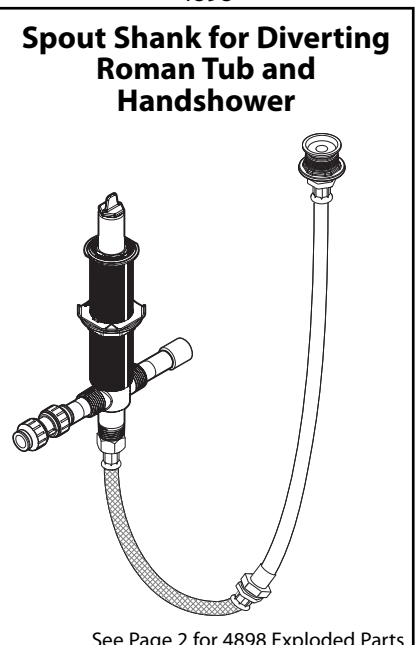

Buy it for looks. Buy it for life.®

Illustrated Parts

■ Order by Part Number

**ioDIGITAL™
Roman Tub
MODEL
S4994**

MODEL
4998

MODEL FINISH
SA349 Chrome
SA349BL Chrome

Buy it for looks. Buy it for life.®

■ Order by Part Number

Illustrated Parts

ioDIGITAL™ ROMAN TUB Spout Shank with Diverter

<u>MODEL</u>	<u>HANDLE</u>	<u>FINISH</u>
4898	N/A	N/A