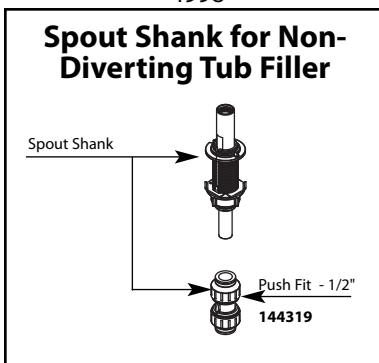

Buy it for looks. Buy it for life.®

Illustrated Parts

■ Order by Part Number

**ioDIGITAL™
Roman Tub
MODEL
S4994**

MODEL
4998

MODEL FINISH
SA349 Chrome
SA349BL Chrome

Buy it for looks. Buy it for life.®

■ Order by Part Number

Illustrated Parts

ioDIGITAL™ ROMAN TUB Spout Shank with Diverter

<u>MODEL</u>	<u>HANDLE</u>	<u>FINISH</u>
4898	N/A	N/A