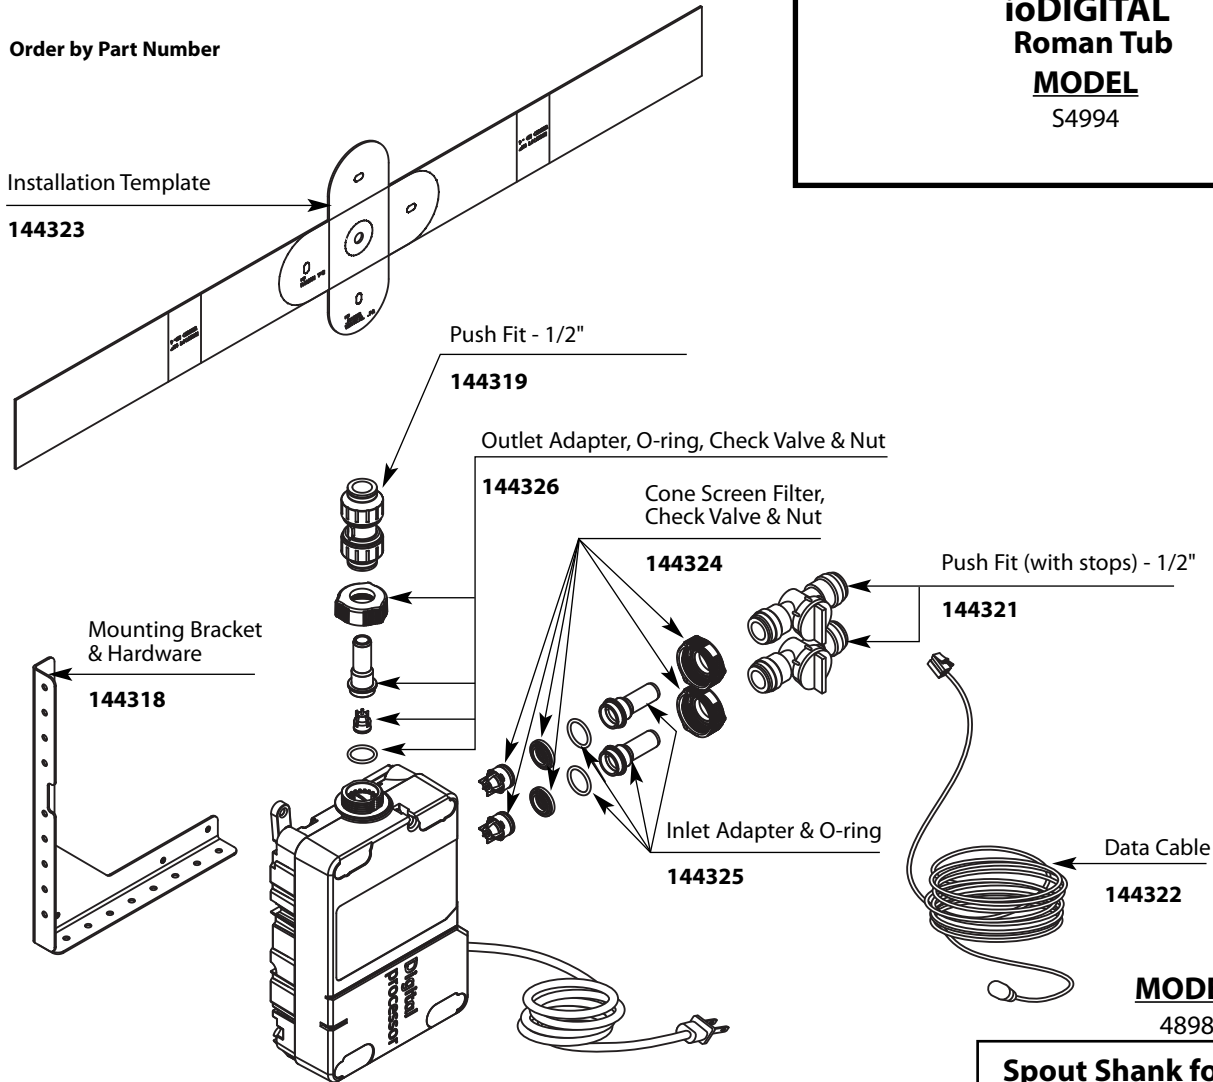

Buy it for looks. Buy it for life.®

Illustrated Parts

■ Order by Part Number

**ioDIGITAL™
Roman Tub
MODEL
S4994**

MODEL
4998

MODEL FINISH
SA349 Chrome
SA349BL Chrome

Buy it for looks. Buy it for life.®

■ Order by Part Number

Illustrated Parts

ioDIGITAL™ ROMAN TUB Spout Shank with Diverter

<u>MODEL</u>	<u>HANDLE</u>	<u>FINISH</u>
4898	N/A	N/A