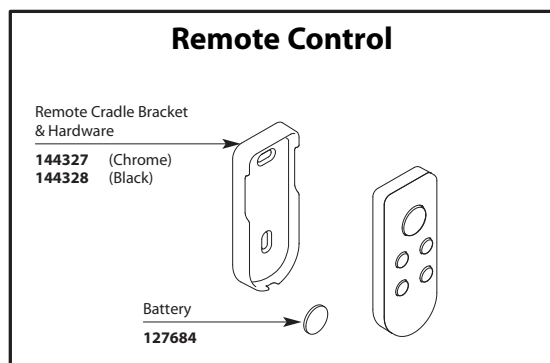

Buy it for looks. Buy it for life.®

Illustrated Parts

■ Order by Part Number

**ioDIGITAL™
Roman Tub
MODEL
S4994**

MODEL
4998

MODEL FINISH
SA349 Chrome
SA349BL Chrome

Buy it for looks. Buy it for life.®

■ Order by Part Number

Illustrated Parts

ioDIGITAL™ ROMAN TUB Spout Shank with Diverter

<u>MODEL</u>	<u>HANDLE</u>	<u>FINISH</u>
4898	N/A	N/A