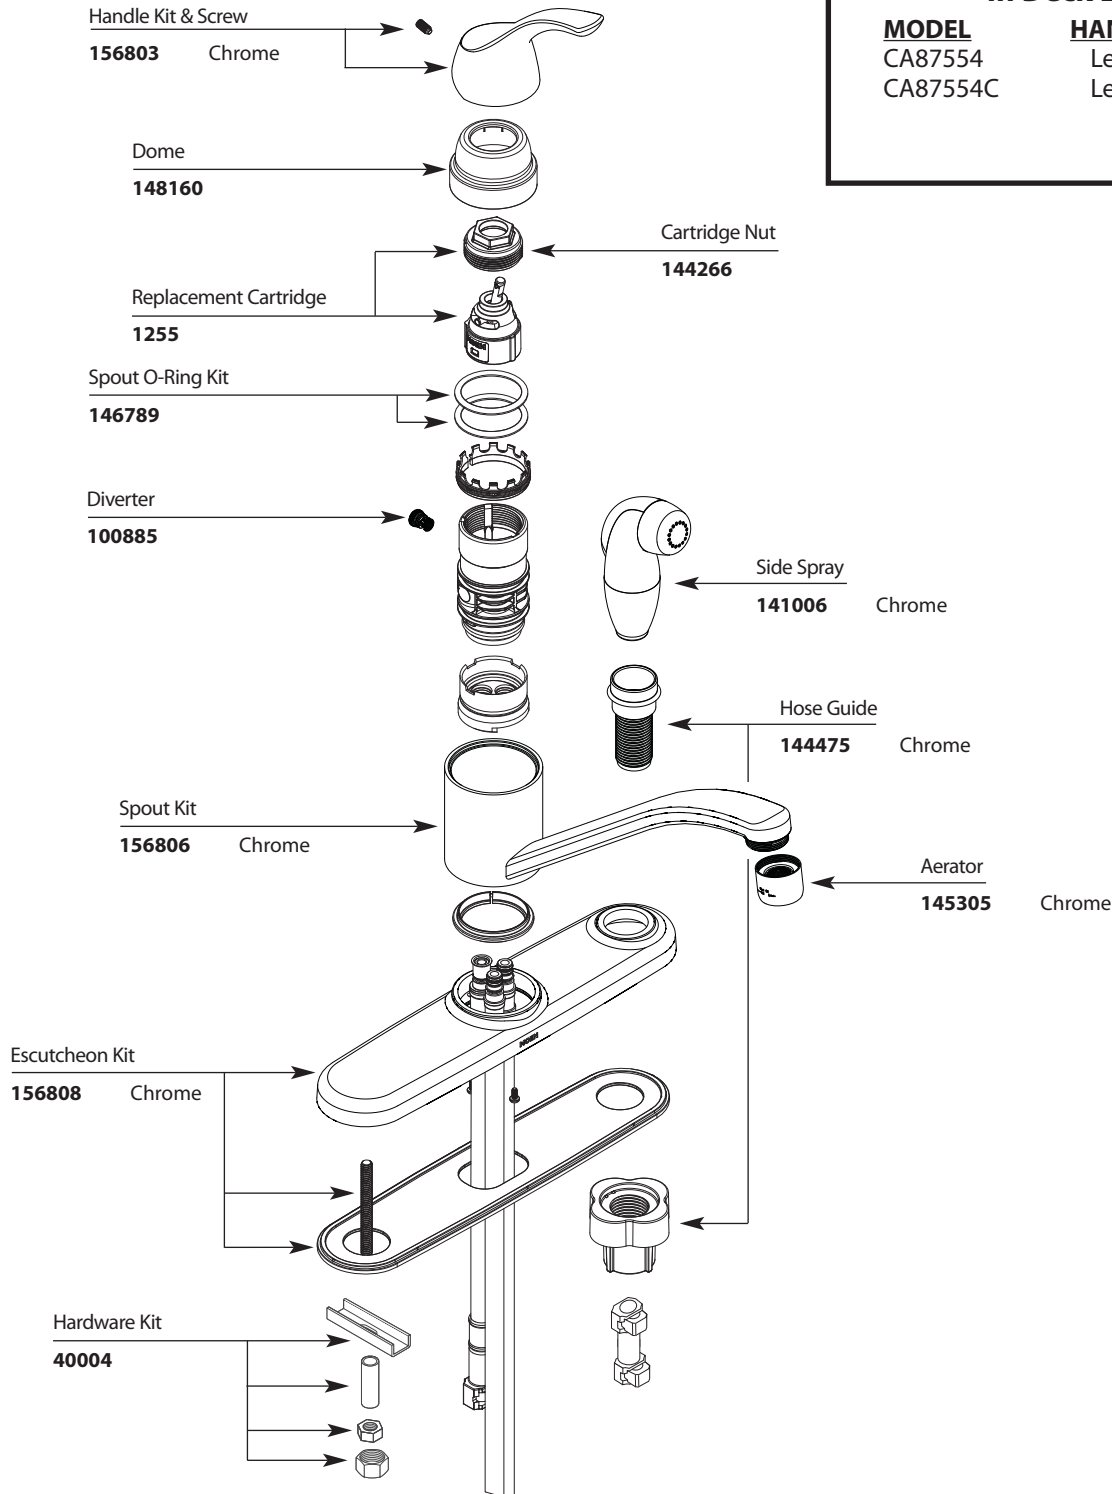

# Illustrated Parts

■ Order by Part Number

*There is more than 1 version of this model.  
Page down to identify the version you have.*

TOUCH CONTROL®		
Single Handle Lever Kitchen Faucet w/Protégé Side Spray in Deck Escutcheon		
MODEL	HANDLE	FINISH
CA87554	Lever	Chrome
CA87554C	Lever	Chrome

# Illustrated Parts

■ Order by Part Number

**TOUCH CONTROL®**  
**Single Handle Lever Kitchen Faucet**  
**w/Protégé Side Spray**  
**in Deck Escutcheon**

<u>MODEL</u>	<u>HANDLE</u>	<u>FINISH</u>
CA87554	Lever	Chrome
CA87554C	Lever	Chrome