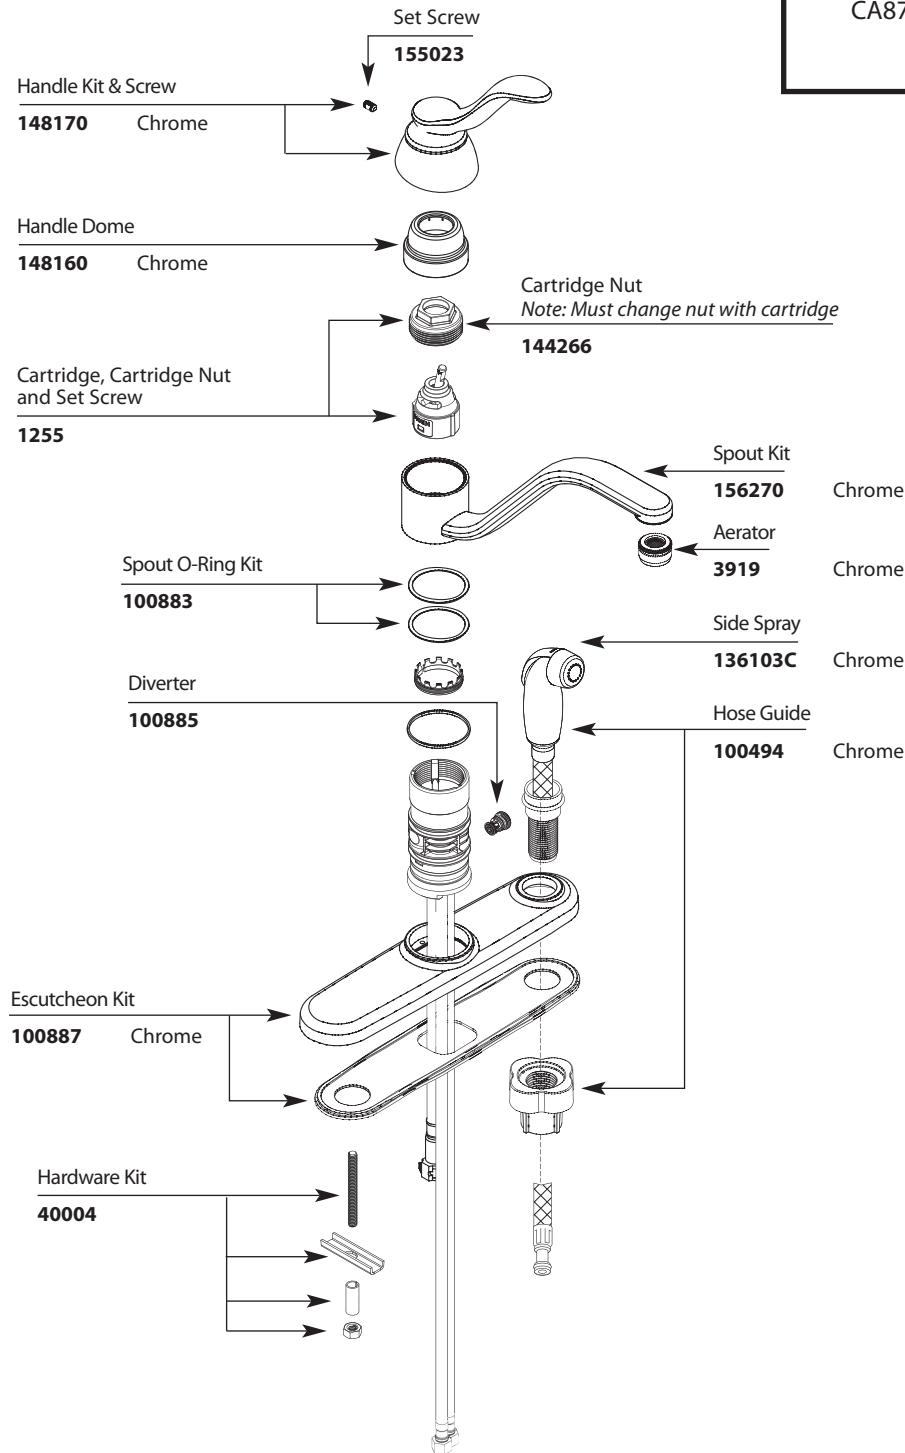

Buy it for looks. Buy it for life.®

Illustrated Parts

■ **Order by Part Number**

*There is more than 1 version of this model.
Page down to identify the version you have.*

For models after 4/2011

BANBURY®		
Single Handle Lever Kitchen Faucet w/Protégé Side Spray in Deck Escutcheon		
MODEL	HANDLE	FINISH
CA87527	Lever	Chrome

HOSE ADAPTER CLIP	
	Clip
	152767

Buy it for looks. Buy it for life.®

Illustrated Parts

■ **Order by Part Number**
For models prior to 4/2011

TOUCH CONTROL®
Single Handle Lever Kitchen Faucet
w/Protégé Side Spray
in Deck Escutcheon

<u>MODEL</u>	<u>HANDLE</u>	<u>FINISH</u>
CA87527	Lever	Chrome