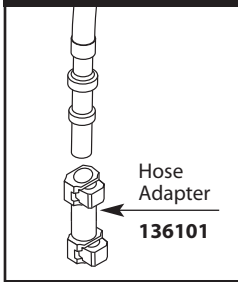

# Illustrated Parts

Single-Handle High-Arc Pulldown Kitchen Faucet		
MODEL	TYPE	FINISH
CA87011CSL	Lever	Classic Stainless
CA87011SRS	Lever	Spot Resistant Stainless

**QUICK CONNECTION PRIOR TO 12/2009**

**HOSE ADAPTER CLIP**