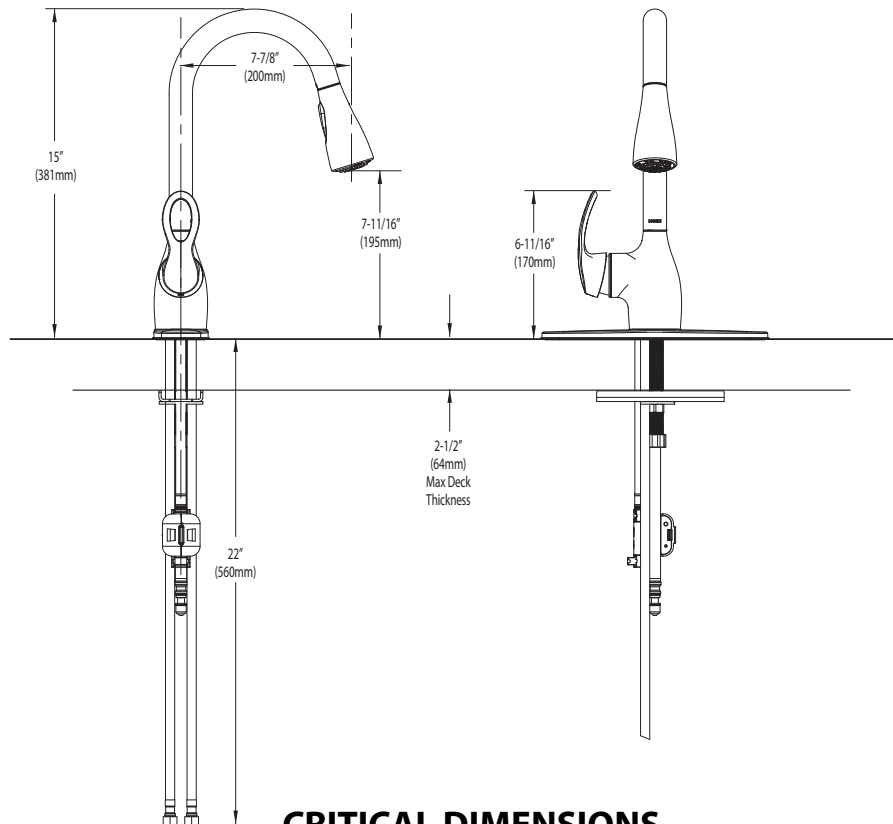

Buy it for looks. Buy it for life.®

Specifications

FAUCET DESCRIPTION

- Metal construction with various finishes identified by suffix
- Hydrolock™ quick connect installation
- Pullout spray with 68" braided hose
- Flexible supply lines with 3/8" compression fittings connect directly to supply stop

OPERATION

- Lever style handle
- Temperature controlled by 120° arc of handle travel
- Operates with less than 5lbs. of force
- Operates in stream or spray mode in the pullout or retracted position
- High arc spout provides height and reach to fill or clean large pots, while the pull-down wand provides the maneuverability for cleaning and rinsing
- When filling a vessel outside the sink, the pause feature conveniently stops the flow of water as the wand passes over the counter top

FLOW

- Aerator is limited to 1.5 gpm (5.7 L/min) max.

CARTRIDGE

- Ceramic cartridge design
- Non-metallic, non-ferrous and ceramic materials

STANDARDS

- Contains no more than 0.25% weighted average lead content
- Complies with California Proposition 65 and with the Federal Safe Drinking Water Act
- Third party certified to IAPMO Green ASME A112.18.1/CSA B-125.1 and all applicable requirements referenced therein including NSF 61/9
- Meets CalGreen and Georgia SB370 requirements

Single Control Kitchen Faucet

Model: CA87011 series

NOTE: DESIGNED TO INSTALL THRU 1 OR 3 HOLES 1-1/4" (32mm) MIN. DIA.

CRITICAL DIMENSIONS

(DO NOT SCALE)

FOR MORE INFORMATION CALL: 1-800-BUY-MOEN

www.moen.com