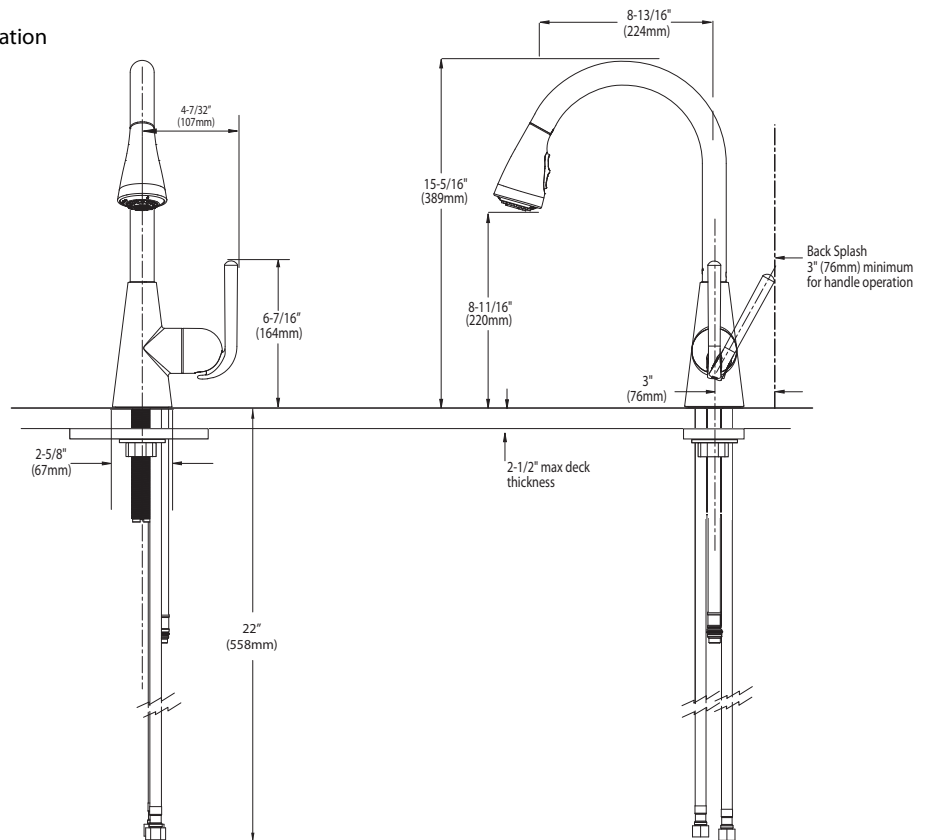

Specifications

ASCENT™ Single Handle High Arc Pullout Kitchen Faucet

Model: S71708 series

NOTE: THIS FAUCET IS DESIGNED TO BE INSTALLED THRU 1 HOLE, 1-1/2" (38mm) MIN. DIA.

CRITICAL DIMENSIONS

(DO NOT SCALE)

OPERATION

- Lever style handle
- Operates with less than 5 lbs. of force
- Operates in stream or spray mode in the pullout or retracted position
- When filling a vessel outside the sink, the pause feature conveniently stops the flow of water as the wand passes over the counter top

FLOW

- Flow is limited to 2.2 gpm (8.3 L/min) at 60 psi

CARTRIDGE

- Ceramic disc cartridge
- Non-metallic, non-ferrous and ceramic materials

STANDARDS

- Third party certified to ASME A112.18.1/CSA B125.1 and all applicable requirements referenced therein including NSF 61/9
- Complies with California Proposition 65 and with the Federal Safe Drinking Water Act
- **ADA**  for lever handle
- The backflow protection system in the device consists of two independently operating check valves, a primary and a secondary which prevent backflow

Model: S71708 series

NOTE: THIS FAUCET IS DESIGNED TO BE INSTALLED THRU 1 HOLE, 1-1/2" (38mm) MIN. DIA.

CRITICAL DIMENSIONS

(DO NOT SCALE)

FOR MORE INFORMATION CALL: 1-800-BUY-MOEN

www.moen.com