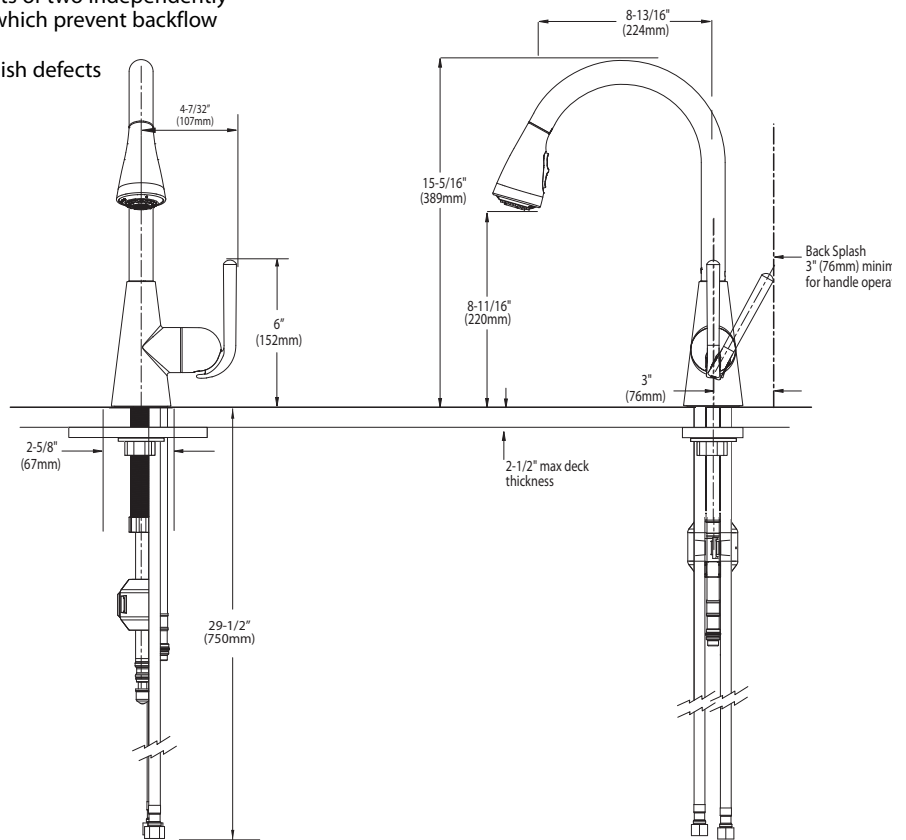

OPERATION

- Lever style handle
- Operates with less than 5 lbs. of force
- Operates in stream or spray mode in the pullout or retracted position
- When filling a vessel outside the sink, the pause feature conveniently stops the flow of water as the wand passes over the counter top

- **ADA**  for lever handle

- The backflow protection system in the device consists of two independently operating check valves, a primary and a secondary which prevent backflow

WARRANTY

- Lifetime limited warranty against leaks, drips and finish defects to the original consumer purchaser
- 5 year warranty if used in commercial installation

Specifications

ASCENT™ Single Handle High Arc Pullout Kitchen Faucet

Model: S71708 series

NOTE: THIS FAUCET IS DESIGNED TO BE INSTALLED THRU 1 HOLE, 1-1/2" (38mm) MIN. DIA.

CRITICAL DIMENSIONS

(DO NOT SCALE)

FOR MORE INFORMATION CALL: 1-800-BUY-MOEN

www.moen.com

Buy it for looks. Buy it for life.®

Specifications

DESCRIPTION

- Metal construction with various finishes identified by suffix
- Hydrolock® quick connect installation
- Pullout spray with 68" braided hose
- Flexible supply lines with 3/8" fittings connect directly to supply stop
- 360° rotating spout provides ability to install handle on either side