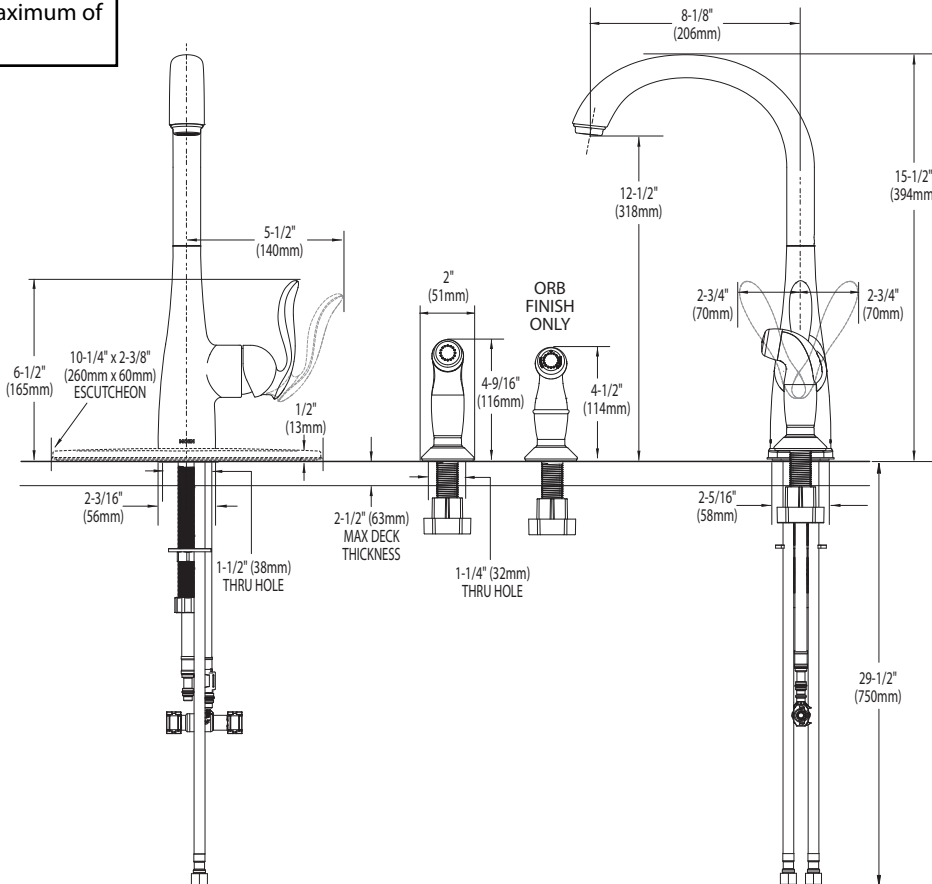

FAUCET DESCRIPTION

- Metal construction with various finishes identified by suffix
- High arc spout provides the height and reach to fill or clean large pots
- Single hole mounting
- Flexible supply lines with 3/8" compression fittings
- 360° rotating spout provides ability to install handle on either side

CRITICAL DIMENSIONS

(DO NOT SCALE)

Buy it for looks. Buy it for life.®

Specifications

FAUCET DESCRIPTION

- Metal construction with various finishes identified by suffix
- High arc spout provides the height and reach to fill or clean large pots
- Single hole mounting
- Flexible supply lines with 3/8" compression fittings
- 360° rotating spout provides ability to install handle on either side

WARRANTY

- Lifetime limited warranty against leaks, drips and finish defects to the original consumer purchaser
- 5 year warranty if used in commercial installations

The use of aerator part 116711 reduces flow to a maximum of 1.5 gpm (5.7L/min.)

ARBOR™ Single Handle Single Hole Mount High Arc Kitchen Faucet

Models: 7790 series with spray

NOTE: THIS FAUCET IS DESIGNED TO BE INSTALLED THRU 2 HOLES: A 1-1/2" (38MM) MIN. DIA. HOLE FOR VALVE AND A 1-1/4" (32MM) MIN. DIA. HOLE FOR SIDE SPRAY.