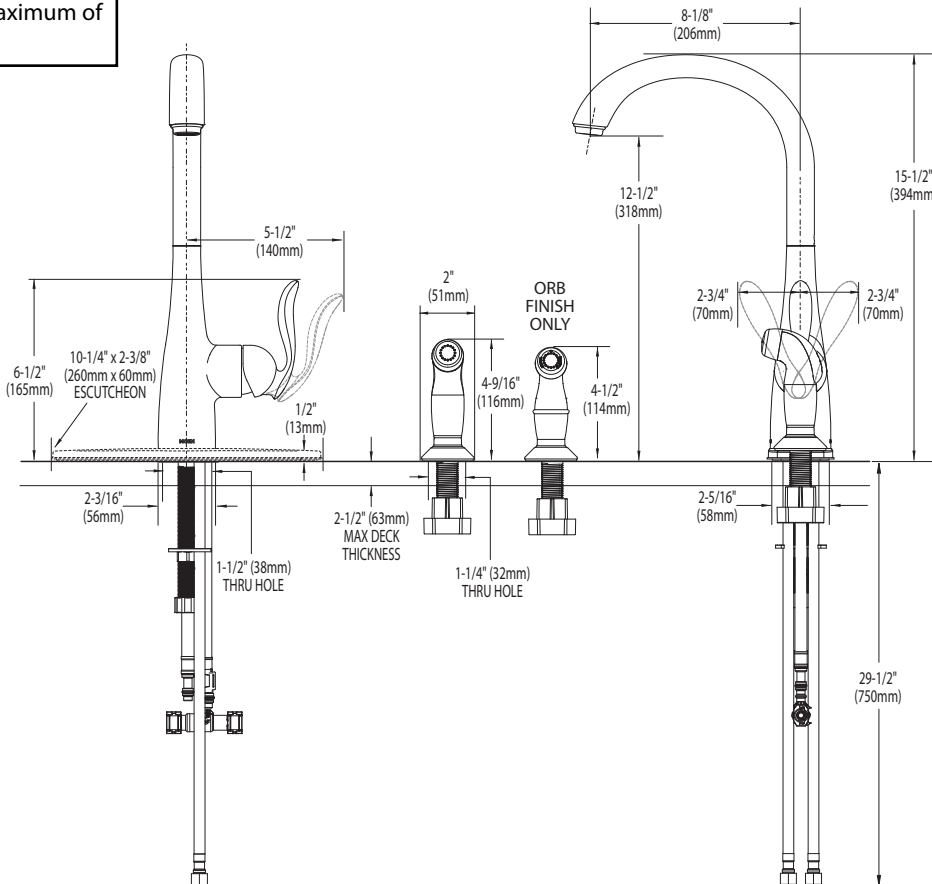

Buy it for looks. Buy it for life.®

Specifications

ARBOR™

Single Handle Single Hole Mount High Arc Kitchen Faucet

Models: 7790 series with spray

NOTE: THIS FAUCET IS DESIGNED TO BE INSTALLED THRU 2 HOLES: A 1-1/2" (38MM) MIN. DIA. HOLE FOR VALVE AND A 1-1/4" (32MM) MIN. DIA. HOLE FOR SIDE SPRAY.

FAUCET DESCRIPTION

- Metal construction with various finishes identified by suffix
- High arc spout provides the height and reach to fill or clean large pots
- Single hole mounting
- Flexible supply lines with 3/8" compression fittings
- 360° rotating spout provides ability to install handle on either side

OPERATION

- Single handle lever
- Temperature controlled by 100° arc of handle travel

FLOW

- Spout flow is limited to 2.0 gpm (7.6 L/min) at 60 psi

CARTRIDGE

- 1255™ Duralast™ cartridge for Single-Handle Faucets

CRITICAL DIMENSIONS

(DO NOT SCALE)

Buy it for looks. Buy it for life.®

Specifications

FAUCET DESCRIPTION

- Metal construction with various finishes identified by suffix
- High arc spout provides the height and reach to fill or clean large pots
- Single hole mounting
- Flexible supply lines with 3/8" compression fittings
- 360° rotating spout provides ability to install handle on either side