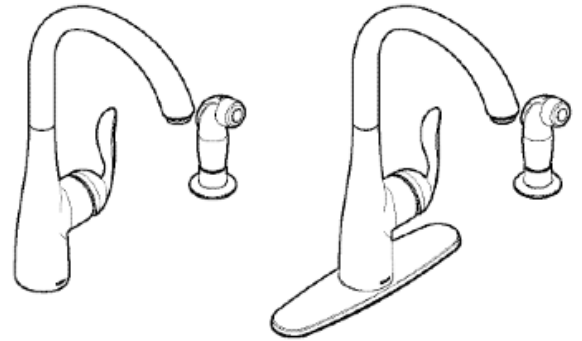

Buy it for looks. Buy it for life.®

Specifications

ARBOR™

Single Handle Single Hole Mount High Arc Kitchen Faucet

Models: 7790 series with spray

NOTE: THIS FAUCET IS DESIGNED TO BE INSTALLED THRU 2 HOLES: A 1-1/2" (38MM) MIN. DIA. HOLE FOR VALVE AND A 1-1/4" (32MM) MIN. DIA. HOLE FOR SIDE SPRAY.

FAUCET DESCRIPTION

- Metal construction with various finishes identified by suffix
- High arc spout provides the height and reach to fill or clean large pots
- Single hole mounting
- Flexible supply lines with 3/8" compression fittings
- 360° rotating spout provides ability to install handle on either side

OPERATION

- Single handle lever
- Temperature controlled by 100° arc of handle travel

FLOW

- Spout flow is limited to 2.0 gpm (7.6 L/min) at 60 psi

CARTRIDGE

- 1255™ Duralast™ cartridge for Single-Handle Faucets

CRITICAL DIMENSIONS

(DO NOT SCALE)

Buy it for looks. Buy it for life.®

Specifications

FAUCET DESCRIPTION

- Metal construction with various finishes identified by suffix
- High arc spout provides the height and reach to fill or clean large pots
- Single hole mounting
- Flexible supply lines with 3/8" compression fittings
- 360° rotating spout provides ability to install handle on either side