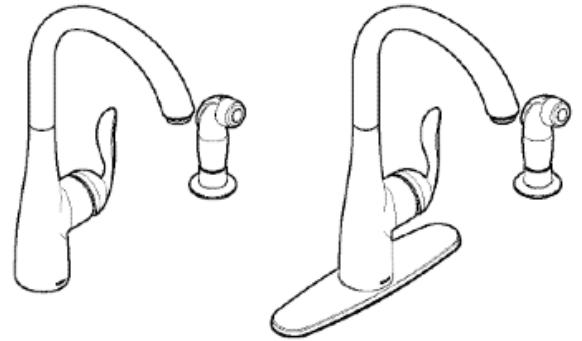

FAUCET DESCRIPTION

- Metal construction with various finishes identified by suffix
- High arc spout provides the height and reach to fill or clean large pots
- Single hole mounting
- Flexible supply lines with 3/8" compression fittings
- 360° rotating spout provides ability to install handle on either side

CRITICAL DIMENSIONS

(DO NOT SCALE)

Buy it for looks. Buy it for life.®

Specifications

FAUCET DESCRIPTION

- Metal construction with various finishes identified by suffix
- High arc spout provides the height and reach to fill or clean large pots
- Single hole mounting
- Flexible supply lines with 3/8" compression fittings
- 360° rotating spout provides ability to install handle on either side

OPERATION

- Single handle lever
- Temperature controlled by 100° arc of handle travel

FLOW

- Flow is limited to 2.0 gpm (7.6 L/min) at 60 psi

CARTRIDGE

- 1255™ Duralast™ cartridge for Single-Handle Faucets