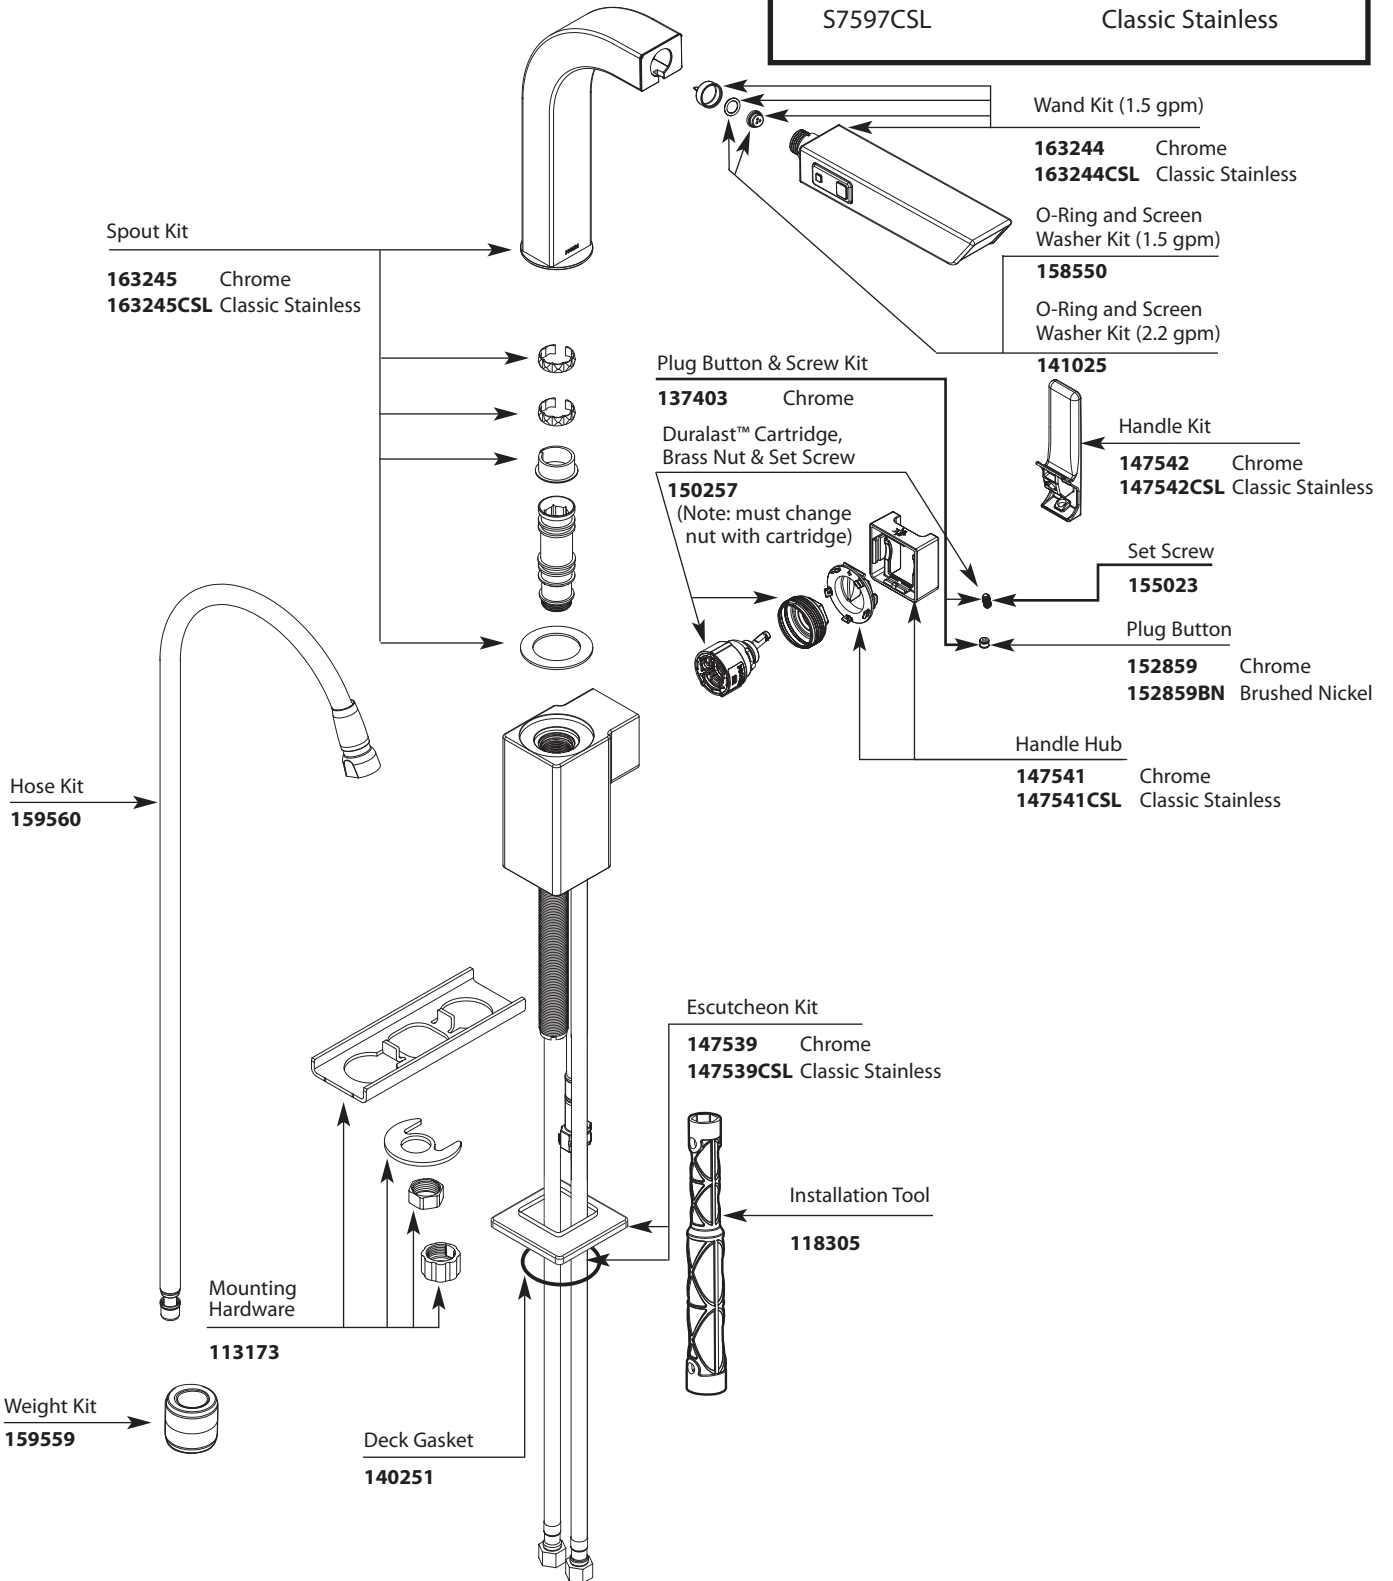

Buy it for looks. Buy it for life.®

■ Order by Part Number

*There is more than 1 version of this model.  
Page down to identify the version you have.*

# Illustrated Parts

90° Single-Handle Pullout Kitchen	
<b>MODELS</b>	<b>FINISH</b>
S7597C	Chrome
S7597CSL	Classic Stainless

Buy it for looks. Buy it for life.®

■ Order by Part Number

\*For models prior to 7/2012

# Illustrated Parts

90° Single-Handle Pullout Kitchen	
<b>MODELS</b>	<b>FINISH</b>
S7597C	Chrome
S7597CSL	Classic Stainless