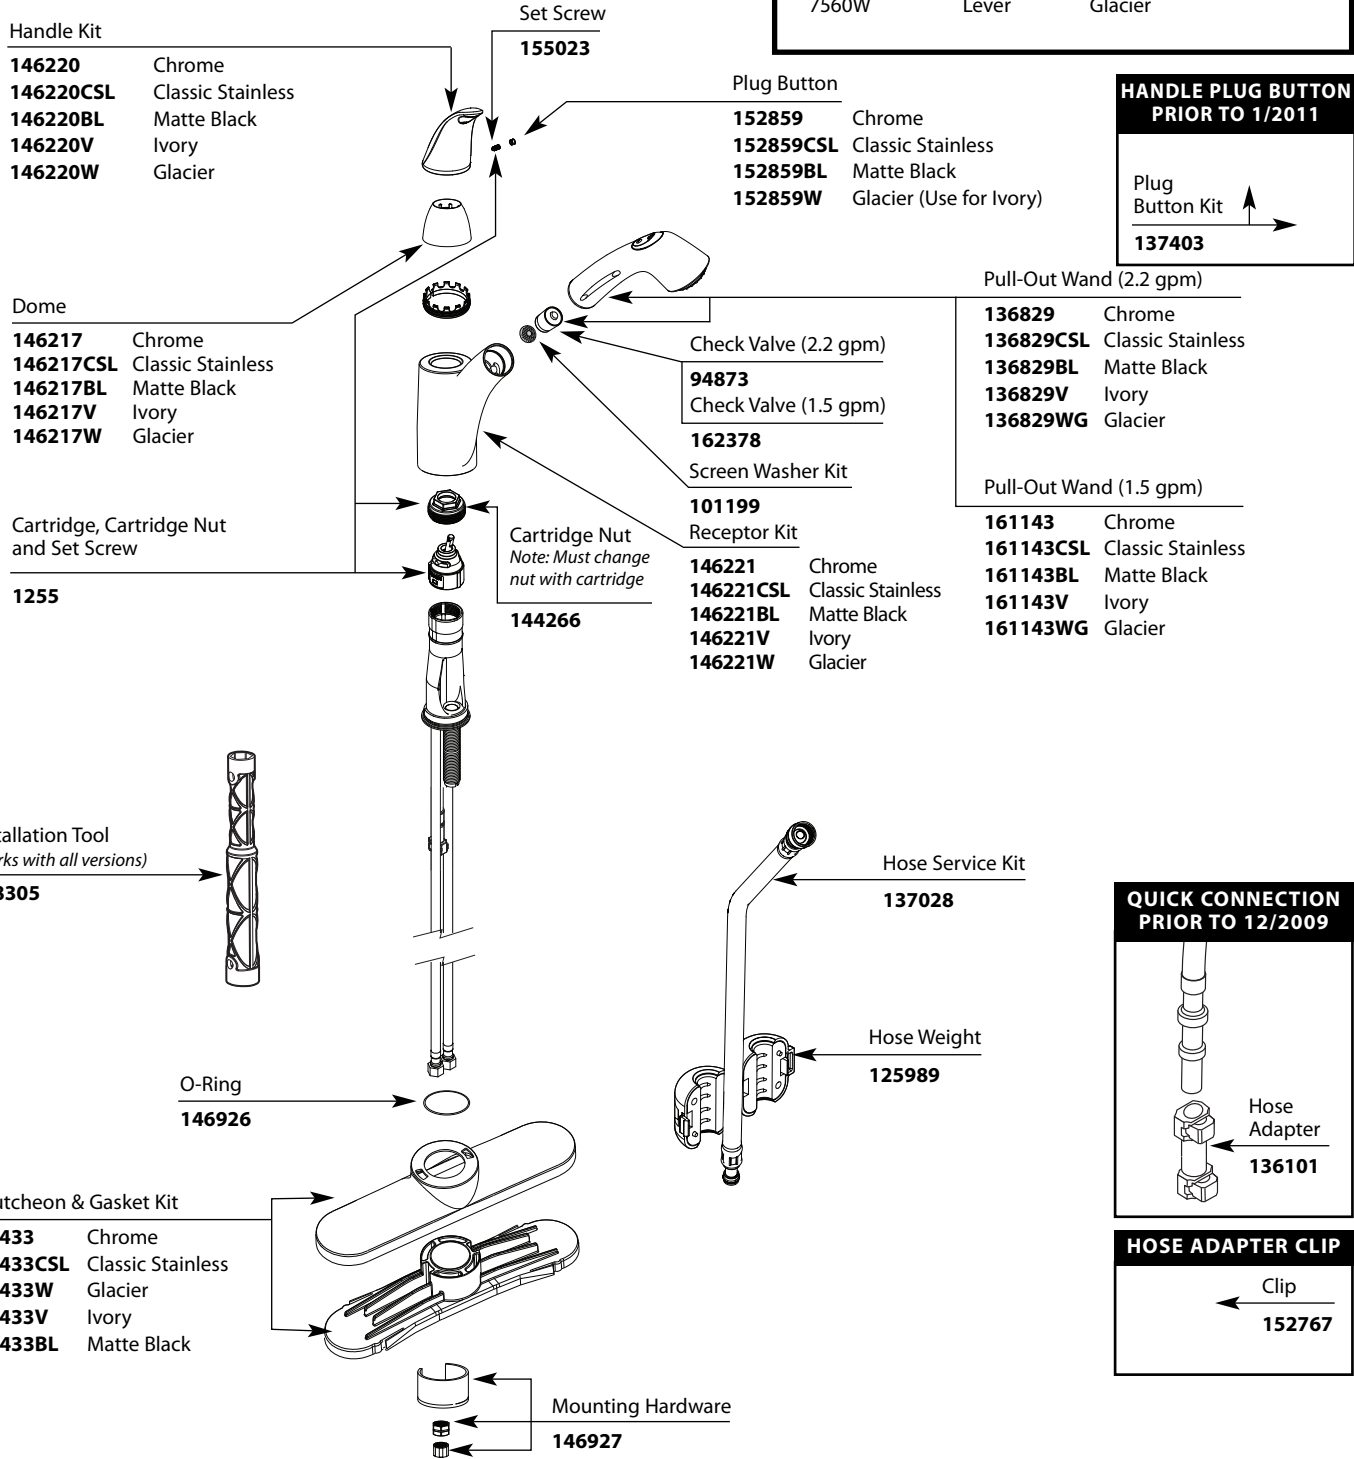

# Illustrated Parts

■ **Order by Part Number**

There is more than 1 version of this model.  
Page down to identify the version you have.

Extensa™ Single Control Kitchen Faucet with Pullout Spray		
MODEL	HANDLE	FINISH
7560C	Lever	Chrome
7560CSL	Lever	Classic Stainless
7560CSLBL	Lever	Classic Stainless/Matte Black
7560BL	Lever	Matte Black
7560V	Lever	Ivory
7560W	Lever	Glacier

# Illustrated Parts

■ Order by Part Number

Extensa™ Single Control Kitchen Faucet with Pullout Spray		
MODEL	HANDLE	FINISH
7560C	Lever	Chrome
7560S	Lever	Sand
7560W	Lever	Glacier
7560V	Lever	Ivory
7560BL	Lever	Matte Black
7560SLBL	Lever	Stainless Steel/Matte Black
87560CSD	Lever	Chrome w/soap dispenser
87560W	Lever	Glacier
87560SL	Lever	Stainless Steel
DISCONTINUED SKUS		
7560	Lever	Chrome/Glacier
7560CS	Lever	Chrome/Sand
7560CBL	Lever	Chrome/Matte Black
7560SL	Lever	Stainless Steel
87560	Lever	Chrome/Glacier
87560CS	Lever	Chrome/Sand
87560CBL	Lever	Chrome/Matte Black
87560SLBL	Lever	Stainless/Matte Black
87560C	Lever	Chrome
87560S	Lever	Sand