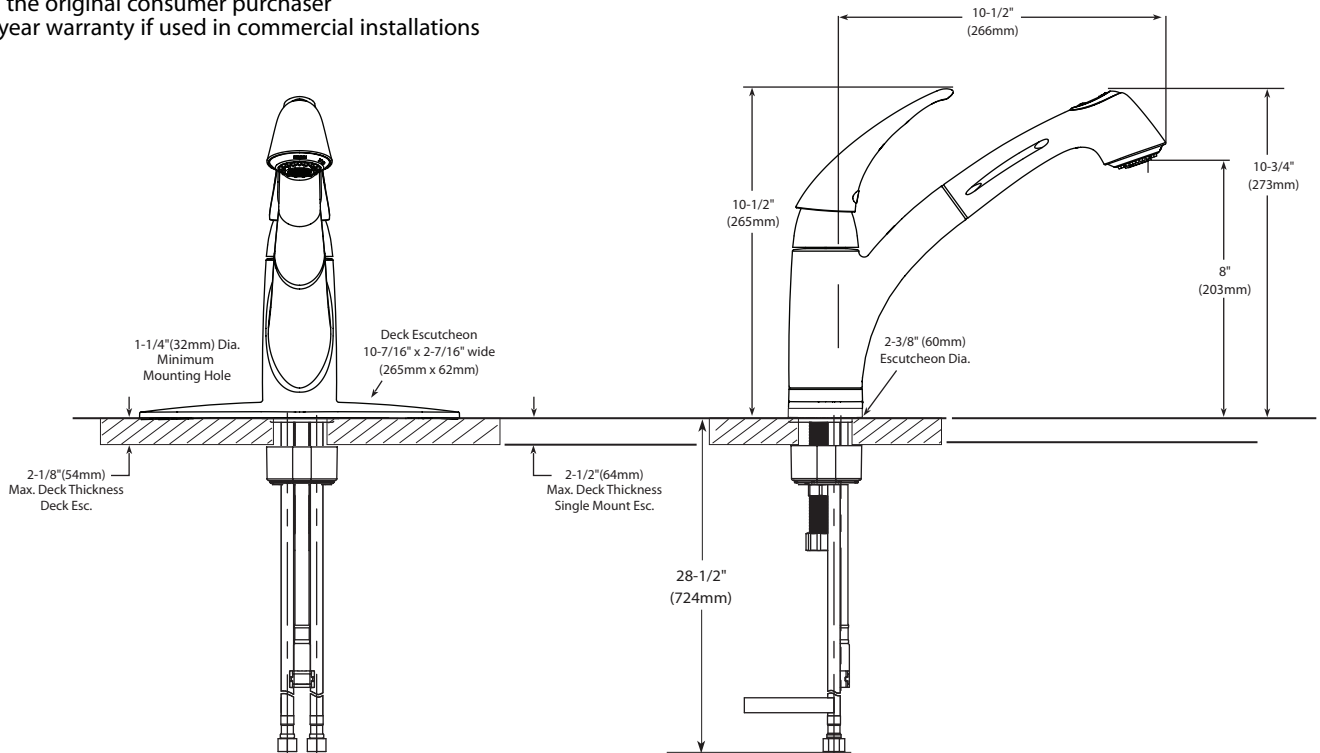

OPERATION

- Lever style handle
- Temperature controlled by 100° arc of handle travel
- Spout receptor rotation is 120°
- Operates with less than 5 lbs. of force
- Operates in stream or spray mode in the pullout or retracted position

Models: 7560 series

NOTE: DESIGNED TO INSTALL
THRU 1 OR 3 HOLES 1-1/2" (38mm) MIN. DIA.

CRITICAL DIMENSIONS

(DO NOT SCALE)

Buy it for looks. Buy it for life.®

Specifications

FAUCET DESCRIPTION

- Metal construction with various finishes identified by suffix
- Hydrolock® quick connect installation
- Flush button with raised stream and spray indicators
- Pullout spray with 59" fiber hose
- 1/2" IPS connections will accept standard ball nose connection for 3/8" tubing
- Chrome liquid dispenser included with 87560CSD

OPERATION

- Lever style handle
- Temperature controlled by 180° arc of handle travel
- Spout receptor rotation is 120°
- Operates with less than 5 lbs. of force
- Operates in stream or spray mode in the pullout or retracted position