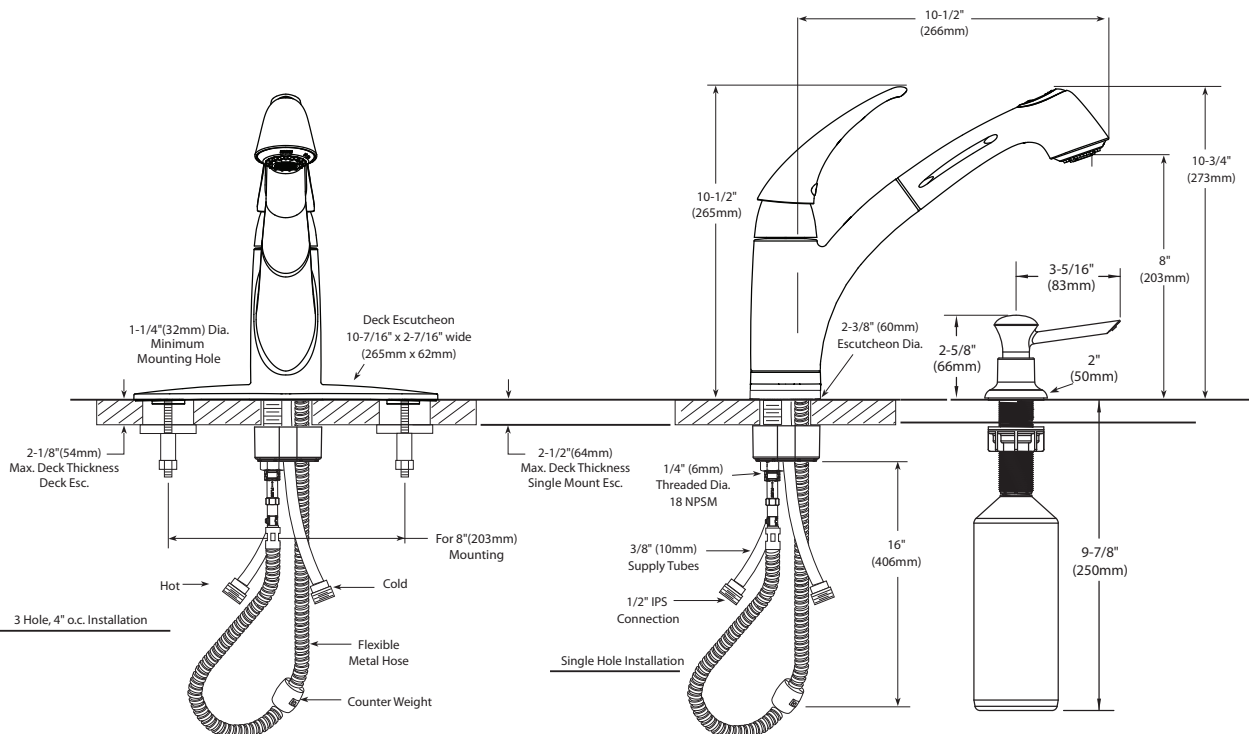

Models: 7560 series

NOTE: DESIGNED TO INSTALL
THRU 1 OR 3 HOLES 1-1/2" (38mm) MIN. DIA.

CRITICAL DIMENSIONS

(DO NOT SCALE)

Buy it for looks. Buy it for life.®

Specifications

FAUCET DESCRIPTION

- Metal construction with various finishes identified by suffix
- Hydrolock® quick connect installation
- Flush button with raised stream and spray indicators
- Pullout spray with 59" fiber hose
- 1/2" IPS connections will accept standard ball nose connection for 3/8" tubing
- Chrome liquid dispenser included with 87560CSD

OPERATION

- Lever style handle
- Temperature controlled by 180° arc of handle travel
- Spout receptor rotation is 120°
- Operates with less than 5 lbs. of force
- Operates in stream or spray mode in the pullout or retracted position

Models: 7560 series
87560 series

DISCONTINUED MODELS: 7560, 7560CS,
7560CBL, 87560C, 87560S, 87560SLBL, 87560CS,
87560CBL, 87560

NOTE: DESIGNED TO INSTALL
THRU 1 OR 3 HOLES 1-1/4" (32mm) DIA.

CRITICAL DIMENSIONS