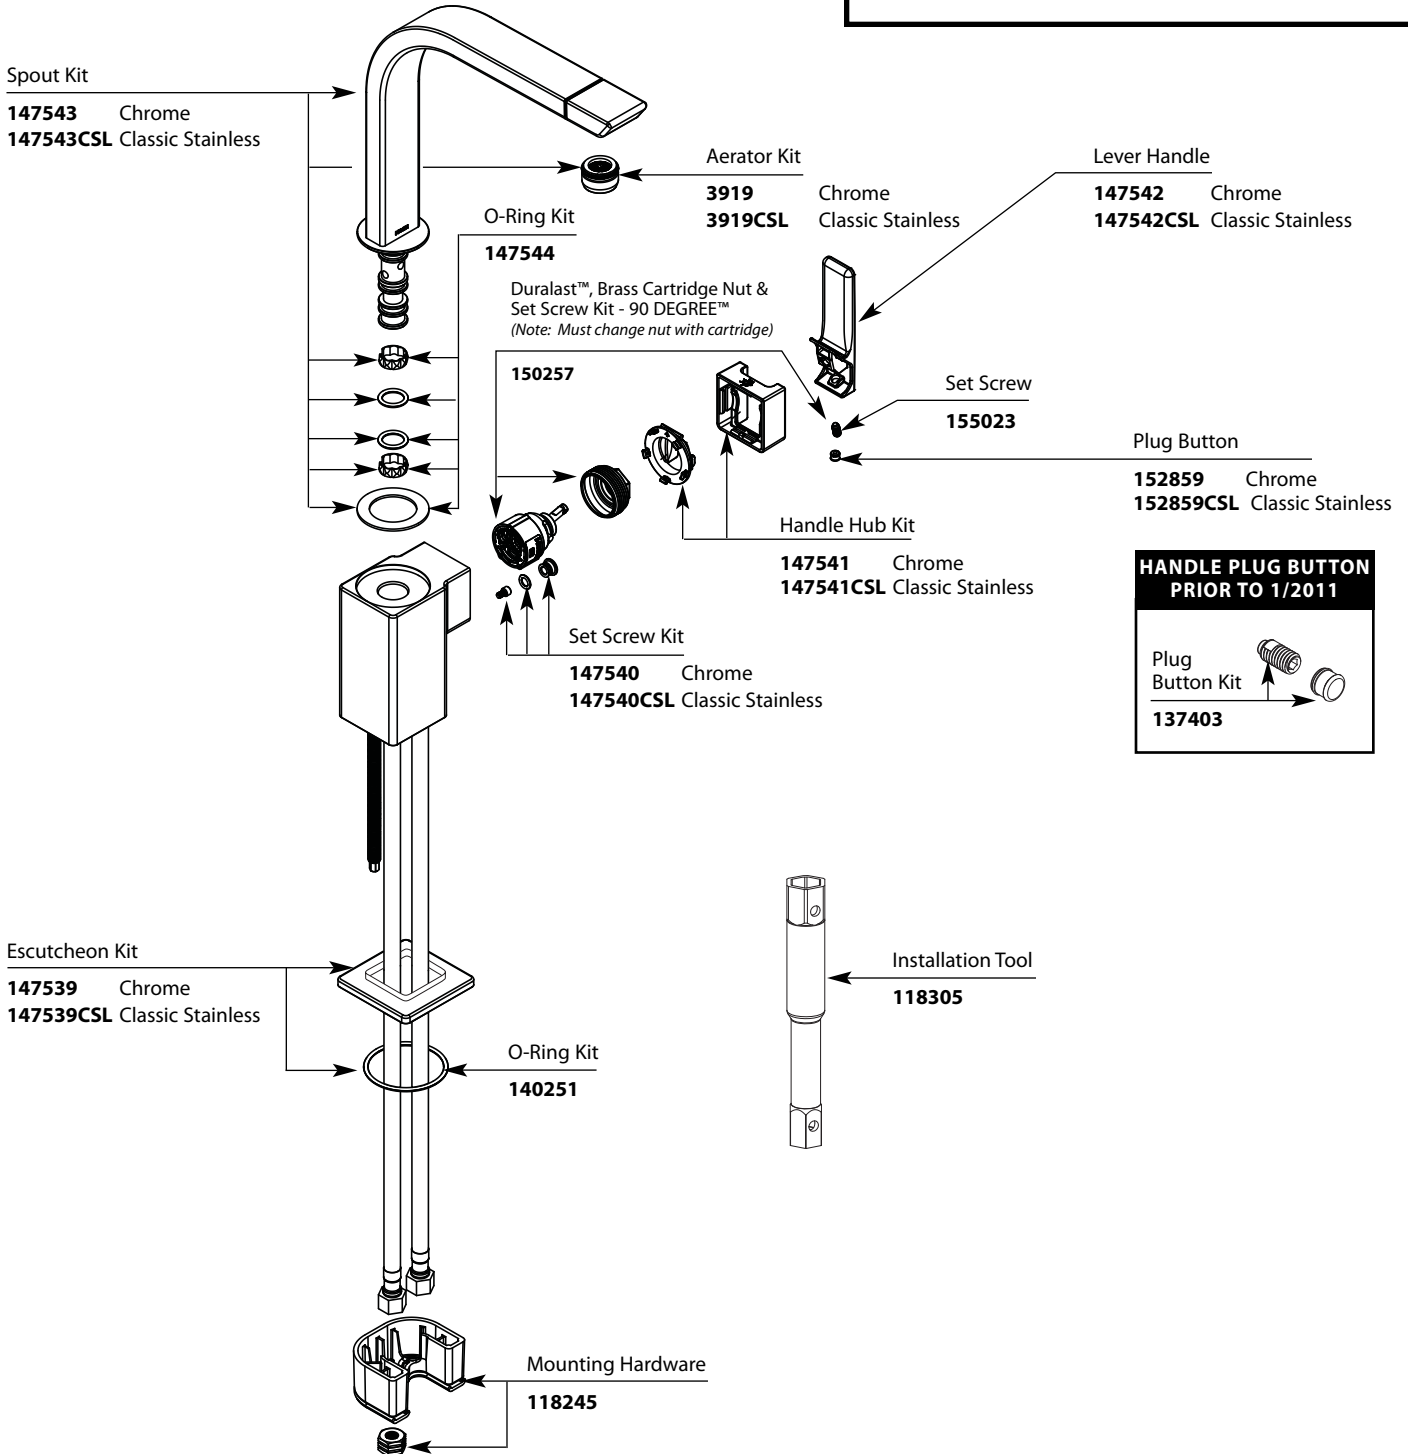

Buy it for looks. Buy it for life.®

Illustrated Parts

■ Order by Part Number

90 DEGREE™ One Handle Kitchen	
MODEL	FINISH
S7170	Chrome
S7170CSL	Classic Stainless

HANDLE PLUG BUTTON PRIOR TO 1/2011

Plug Button Kit
137403