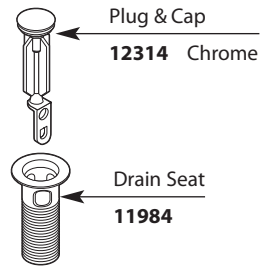

# Illustrated Parts

■ Order by Part Number

Plug Button

- 152859** Chrome
- 152859CSL** Brushed Nickel
- 152859ORB** Oil Rubbed Bronze

Set Screw

**155023**

Handle Kit

- 143321** Chrome
- 143321BN** Brushed Nickel
- 143321ORB** Oil Rubbed Bronze

Cartridge, Cartridge Nut and Set Screw

**1255**

Lift Rod

- 131100** Chrome
- 131100BN** Brushed Nickel
- 131100ORB** Oil Rubbed Bronze

Mounting Shank

- 143327** Gasket
- 143325**

Pop-Up Plug & Seat

- 10709** Chrome
- 10709BN** Brushed Nickel
- 10709ORB** Oil Rubbed Bronze

Deck Plate

- 143323** Chrome
- 143323BN** Brushed Nickel
- 143323ORB** Oil Rubbed Bronze

Hardware Kit

**146190**

BRANTFORD™ One-Handle Lavatory Faucet		
MODEL	HANDLE	FINISH
6600	Lever	Chrome
6600BN	Lever	Brushed Nickel
6600ORB	Lever	Oil Rubbed Bronze
66600	Lever	Chrome
66600HC	Lever	Chrome With Red & Blue Indicators
66600HCBN	Lever	Brushed Nickel With Red & Blue Indicators
66600HCORB	Lever	Oil Rubbed Bronze With Red & Blue Indicators

Cartridge Nut  
Note: Must change nut with cartridge

**144266**

**HANDLE PLUG BUTTON  
PRIOR TO 1/2011**

**Waste for 66600 only**

Aerator Kit (Includes Tool)  
**143326** Chrome

**Option**

**Vessel Extension Kit - Not included with faucet**