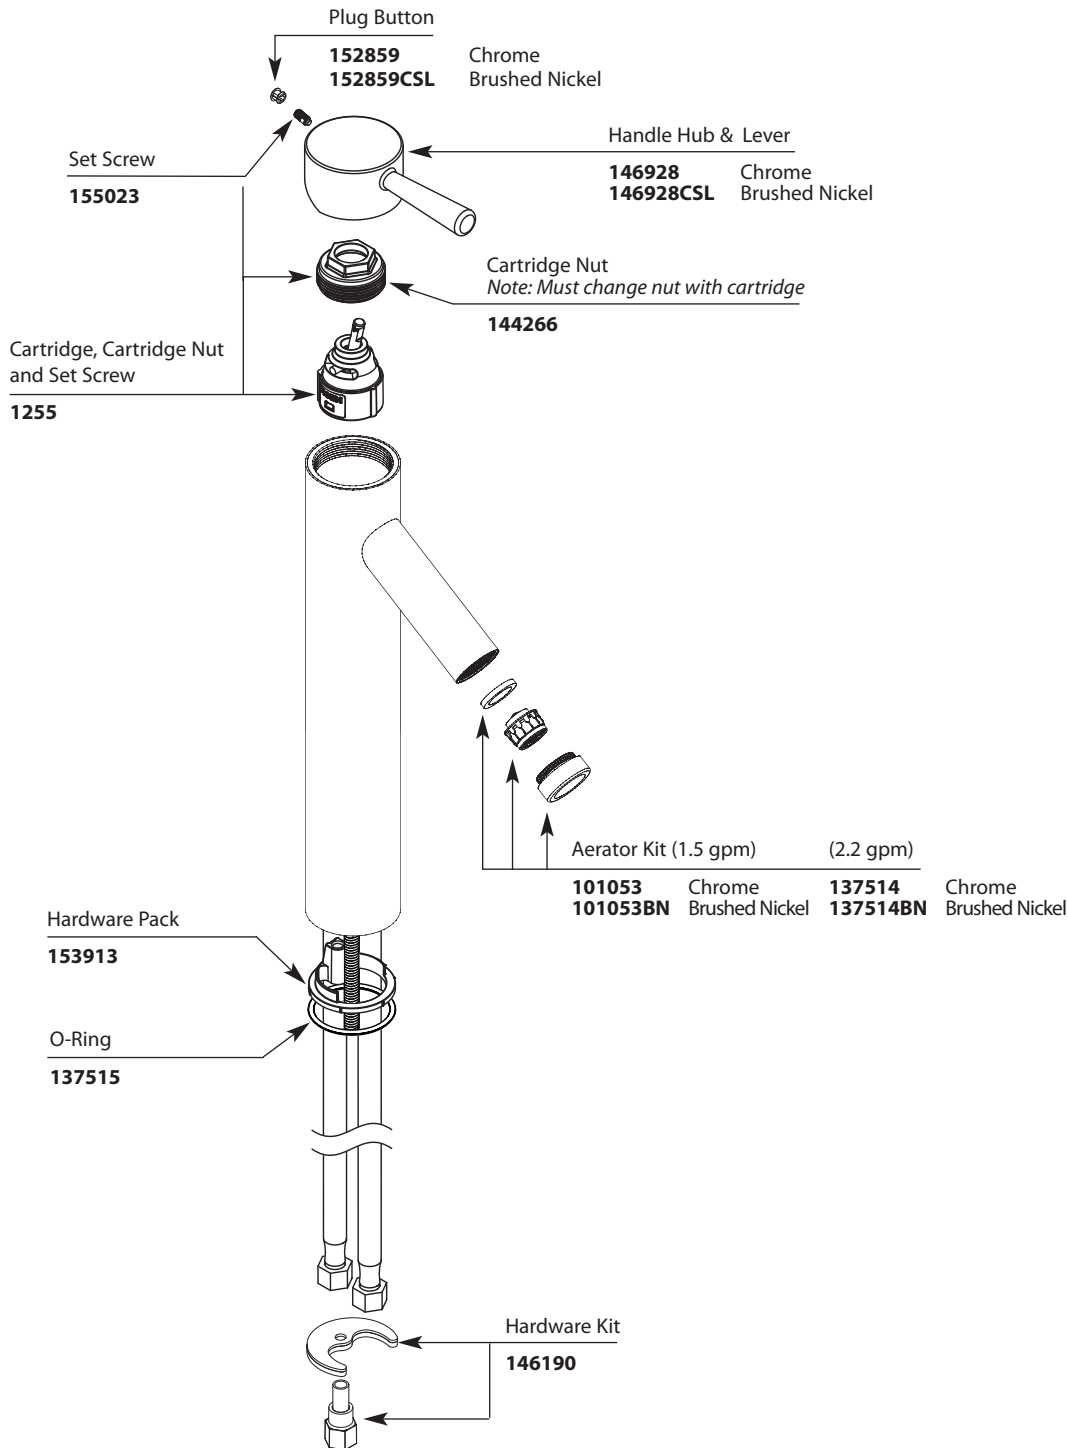

Buy it for looks. Buy it for life.®

Illustrated Parts

■ **Order by Part Number**

*There is more than 1 version of this model.
Page down to identify the version you have.*

LEVEL™	
Single-Handle Vessel Lavatory Faucet	
MODELS	FINISH
6111	Chrome
6111BN	Brushed Nickel

Buy it for looks. Buy it for life.®

Illustrated Parts

■ Order by Part Number

LEVEL™ Single-Handle Vessel Lavatory Faucet	
MODELS	FINISH
6111	Chrome
6111BN	Brushed Nickel

Buy it for looks. Buy it for life.®

Illustrated Parts

■ Order by Part Number

LEVEL™	
Single-Handle Vessel Lavatory Faucet	
MODELS	FINISH
6111	Chrome
6111BN	Brushed Nickel