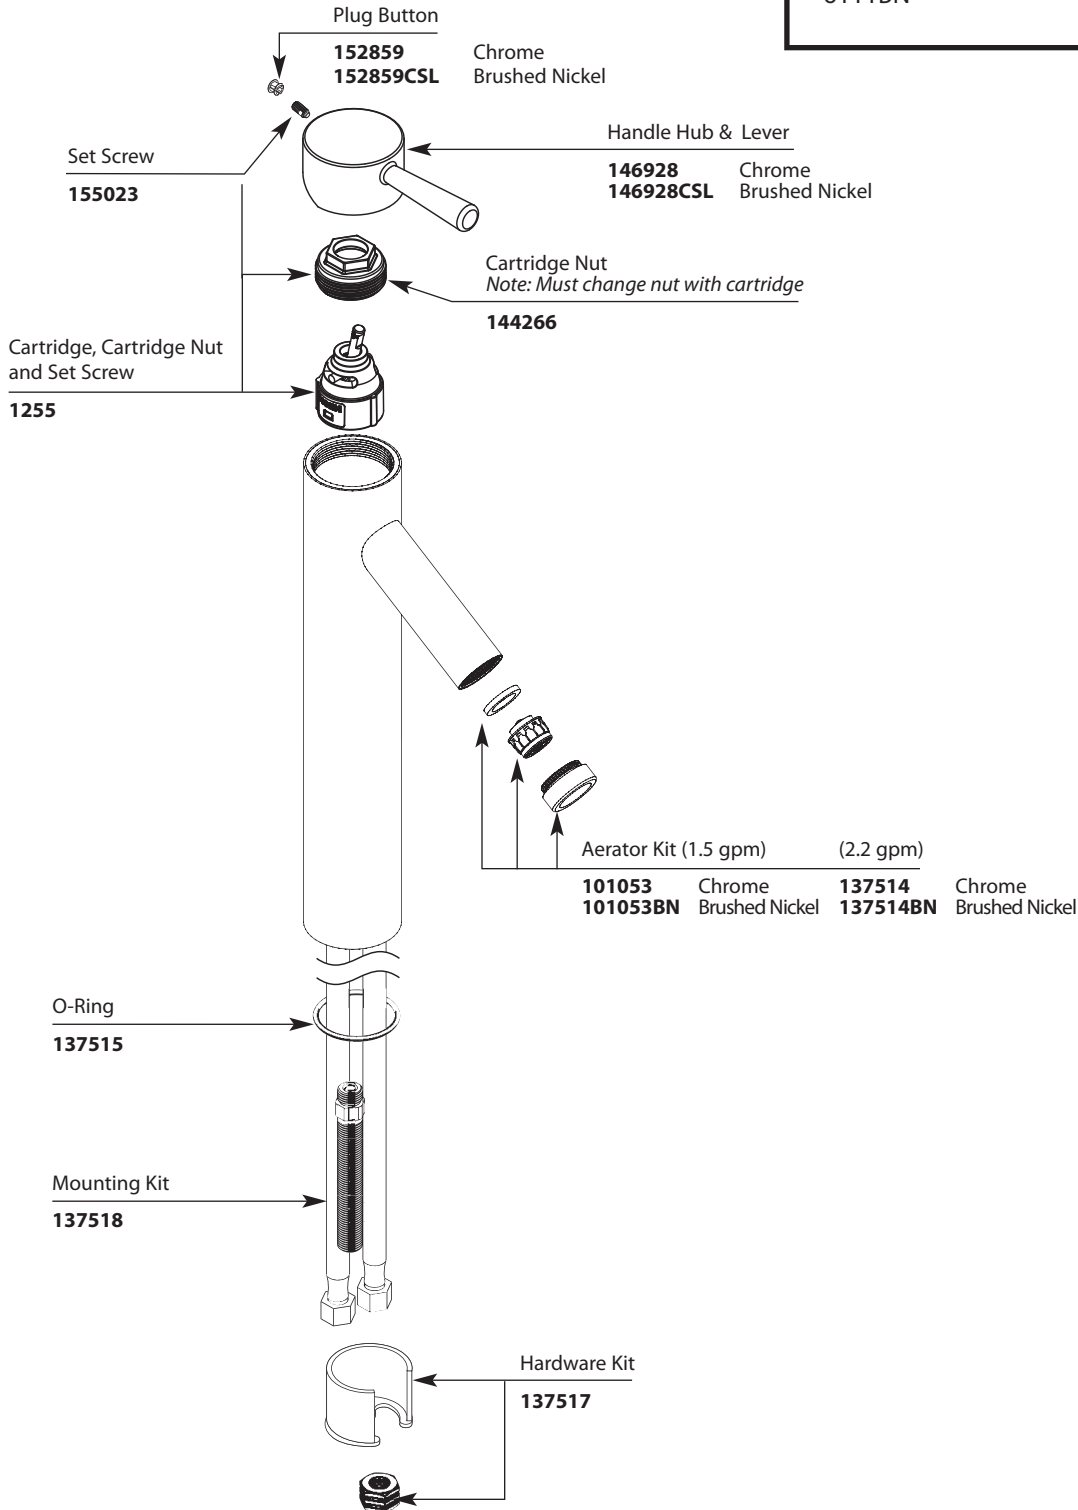

Buy it for looks. Buy it for life.®

Illustrated Parts

■ **Order by Part Number**

*There is more than 1 version of this model.
Page down to identify the version you have.*

LEVEL™	
Single-Handle Vessel Lavatory Faucet	
MODELS	FINISH
6111	Chrome
6111BN	Brushed Nickel

Buy it for looks. Buy it for life.®

Illustrated Parts

■ Order by Part Number

LEVEL™ Single-Handle Vessel Lavatory Faucet	
MODELS	FINISH
6111	Chrome
6111BN	Brushed Nickel

Buy it for looks. Buy it for life.®

Illustrated Parts

■ Order by Part Number

LEVEL™	
Single-Handle Vessel Lavatory Faucet	
MODELS	FINISH
6111	Chrome
6111BN	Brushed Nickel