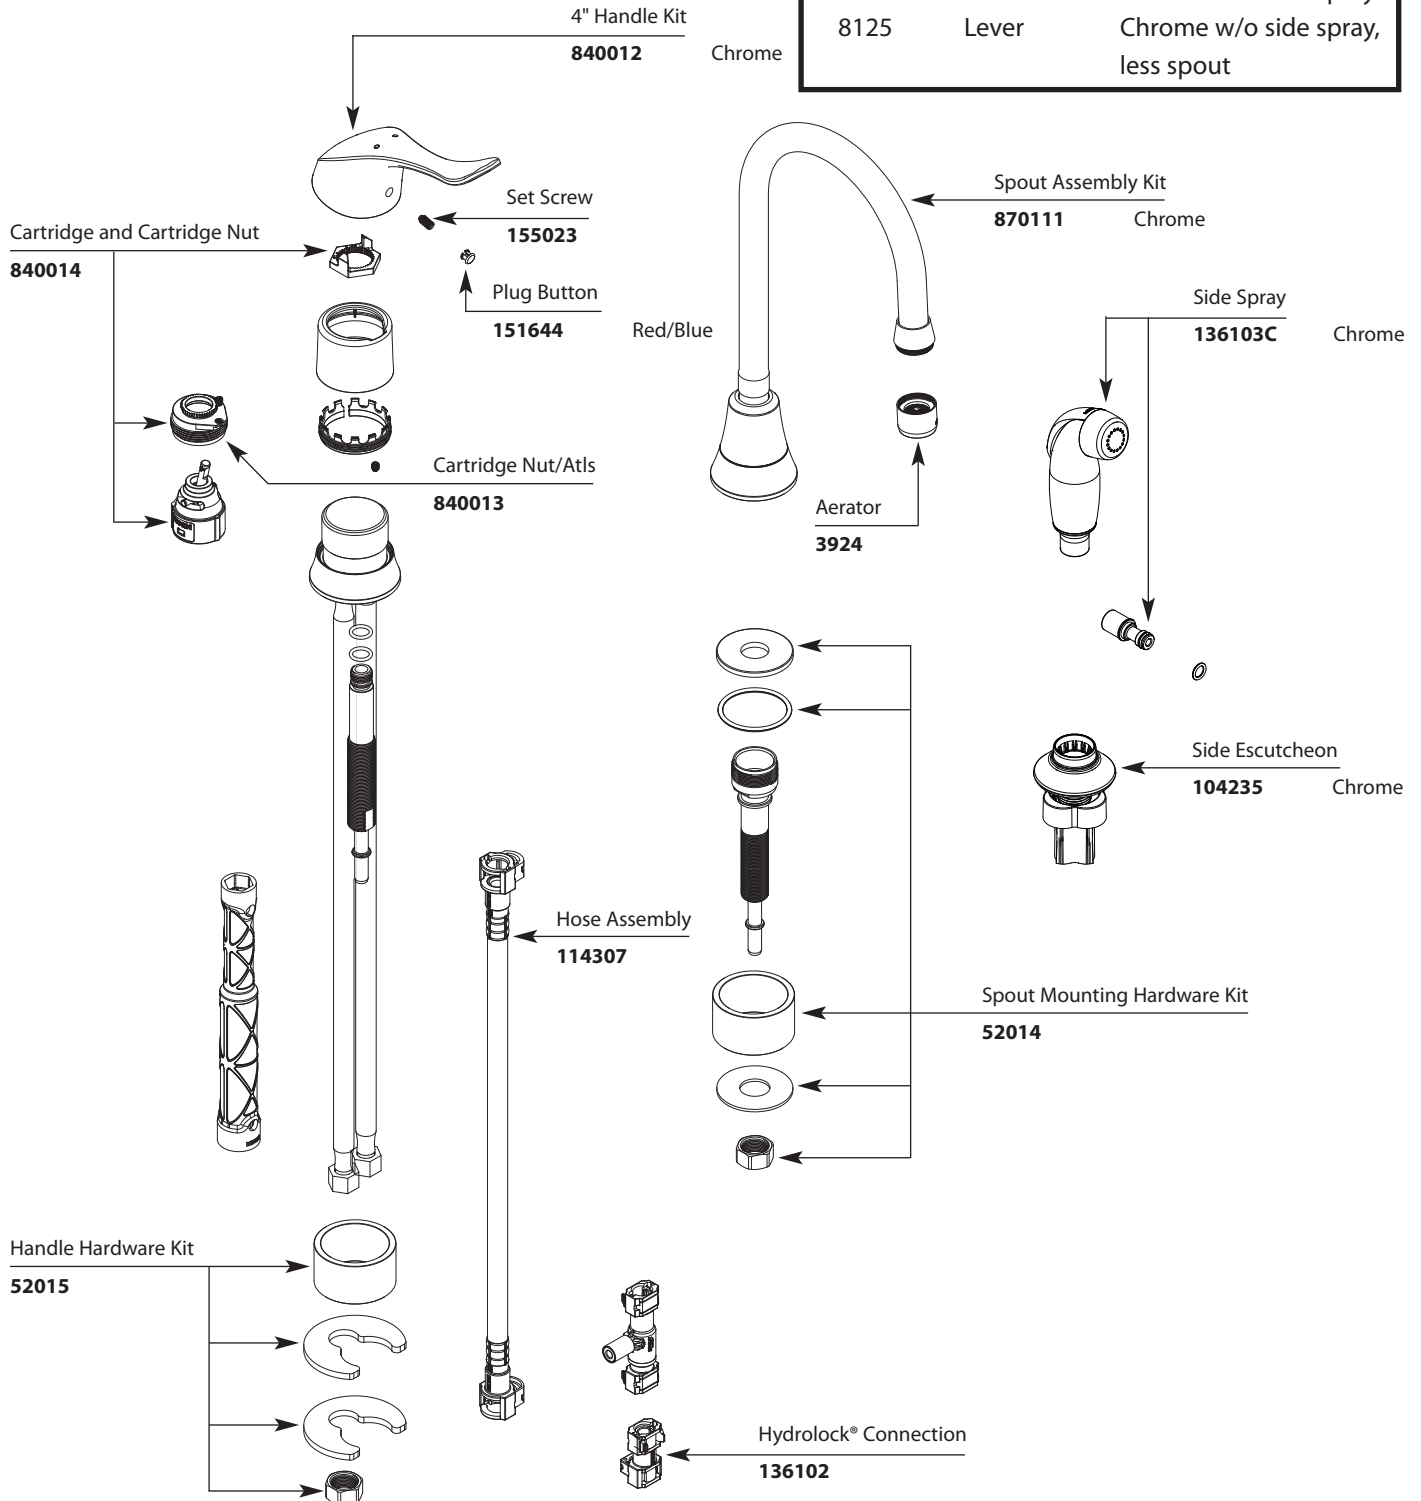

■ Order by Part Number

*There is more than 1 version of this model.  
Page down to identify the version you have.*

*For models after January 2013.*

Single Handle Multi-Purpose Faucet w/side spray		
MODEL	HANDLE	FINISH
8138	Lever	Chrome w/side spray
8137	Lever	Chrome w/o side spray
8125	Lever	Chrome w/o side spray, less spout

■ Order by Part Number  
For models prior to January 2013.

# Illustrated Parts

Single Handle Multi-Purpose Faucet w/side spray		
MODEL	HANDLE	FINISH
8138	Lever	Chrome