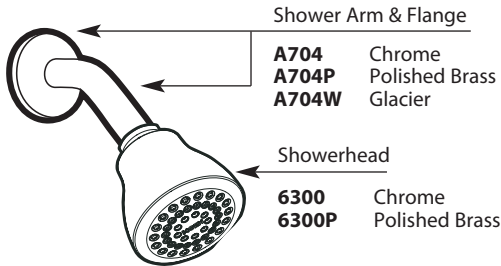

Buy it for looks. Buy it for life.®

Illustrated Parts

■ Order by Part Number

*There is more than 1 version of this model.
Page down to identify the version you have.*

LEGEND® MOENTROL®			
Valve Trim		Shower Only	Col. Shower
MODEL	FINISH	MODEL	FINISH
TL170	Chrome	L3175	Chrome
L3170	Chrome		
DISCONTINUED SKUS			
TL170CP	Chrome/Pol. Brass	TL171	Chrome
TL170P	Polished Brass	TL171CP	Chrome/Pol. Brass
TL170W	Glacier	TL171P	Polished Brass
L3150	Chrome	TL171W	Glacier
L3155	Chrome	L3175P	Polished Brass
L3170P	Polished Brass	L3175W	Glacier
		TL172CP	Chrome/Pol. Brass
		TL172P	Polished Brass
		TL172W	Glacier
		L3169	Chrome
		L3189P	Polished Brass
		L3189W	Glacier

Buy it for looks. Buy it for life.®

Illustrated Parts

■ Order by Part Number

Valve Trim		Shower Only		Tub & Shower	
MODEL	FINISH	MODEL	FINISH	MODEL	FINISH
TL170	Chrome	L3175	Chrome	L3189	Chrome
L3170	Chrome			TL172	Chrome
DISCONTINUED SKUS					
TL170CP	Chrome/Pol. Brass	TL171	Chrome	TL172CP	Chrome/Pol. Brass
TL170P	Polished Brass	TL171CP	Chrome/Pol. Brass	TL172P	Polished Brass
TL170W	Glacier	TL171P	Polished Brass	TL172W	Glacier
L3150	Chrome	TL171W	Glacier	L3169	Chrome
L3155	Chrome	L3175P	Polished Brass	L3189P	Polished Brass
L3170P	Polished Brass	L3175W	Glacier	L3189W	Glacier