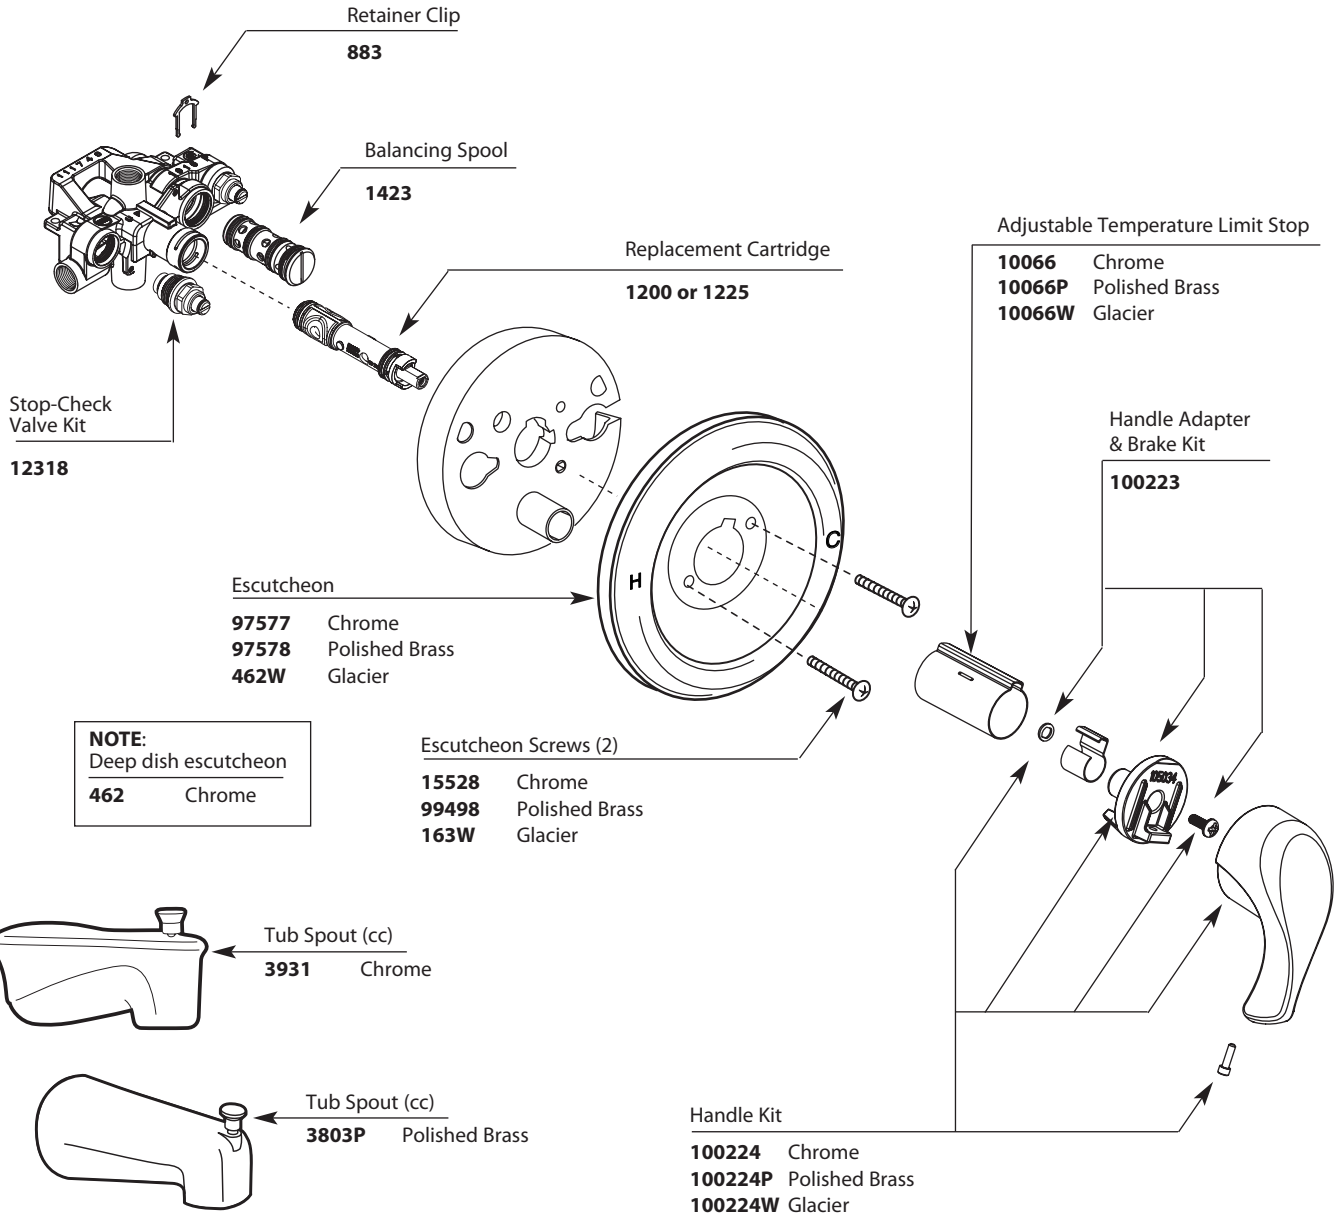

Buy it for looks. Buy it for life.®

Illustrated Parts

■ Order by Part Number

*There is more than 1 version of this model.
Page down to identify the version you have.*

LEGEND® MOENTROL®			
Valve Trim		Shower Only	Col. Shower
MODEL	FINISH	MODEL	FINISH
TL170	Chrome	L3175	Chrome
L3170	Chrome		
DISCONTINUED SKUS			
TL170CP	Chrome/Pol. Brass	TL171	Chrome
TL170P	Polished Brass	TL171CP	Chrome/Pol. Brass
TL170W	Glacier	TL171P	Polished Brass
L3150	Chrome	TL171W	Glacier
L3155	Chrome	L3175P	Polished Brass
L3170P	Polished Brass	L3175W	Glacier
		TL172CP	Chrome/Pol. Brass
		TL172P	Polished Brass
		TL172W	Glacier
		L3169	Chrome
		L3189P	Polished Brass
		L3189W	Glacier

Buy it for looks. Buy it for life.®

Illustrated Parts

■ Order by Part Number

Valve Trim		Shower Only		Tub & Shower	
MODEL	FINISH	MODEL	FINISH	MODEL	FINISH
TL170	Chrome	L3175	Chrome	L3189	Chrome
L3170	Chrome			TL172	Chrome
DISCONTINUED SKUS					
TL170CP	Chrome/Pol. Brass	TL171	Chrome	TL172CP	Chrome/Pol. Brass
TL170P	Polished Brass	TL171CP	Chrome/Pol. Brass	TL172P	Polished Brass
TL170W	Glacier	TL171P	Polished Brass	TL172W	Glacier
L3150	Chrome	TL171W	Glacier	L3169	Chrome
L3155	Chrome	L3175P	Polished Brass	L3189P	Polished Brass
L3170P	Polished Brass	L3175W	Glacier	L3189W	Glacier