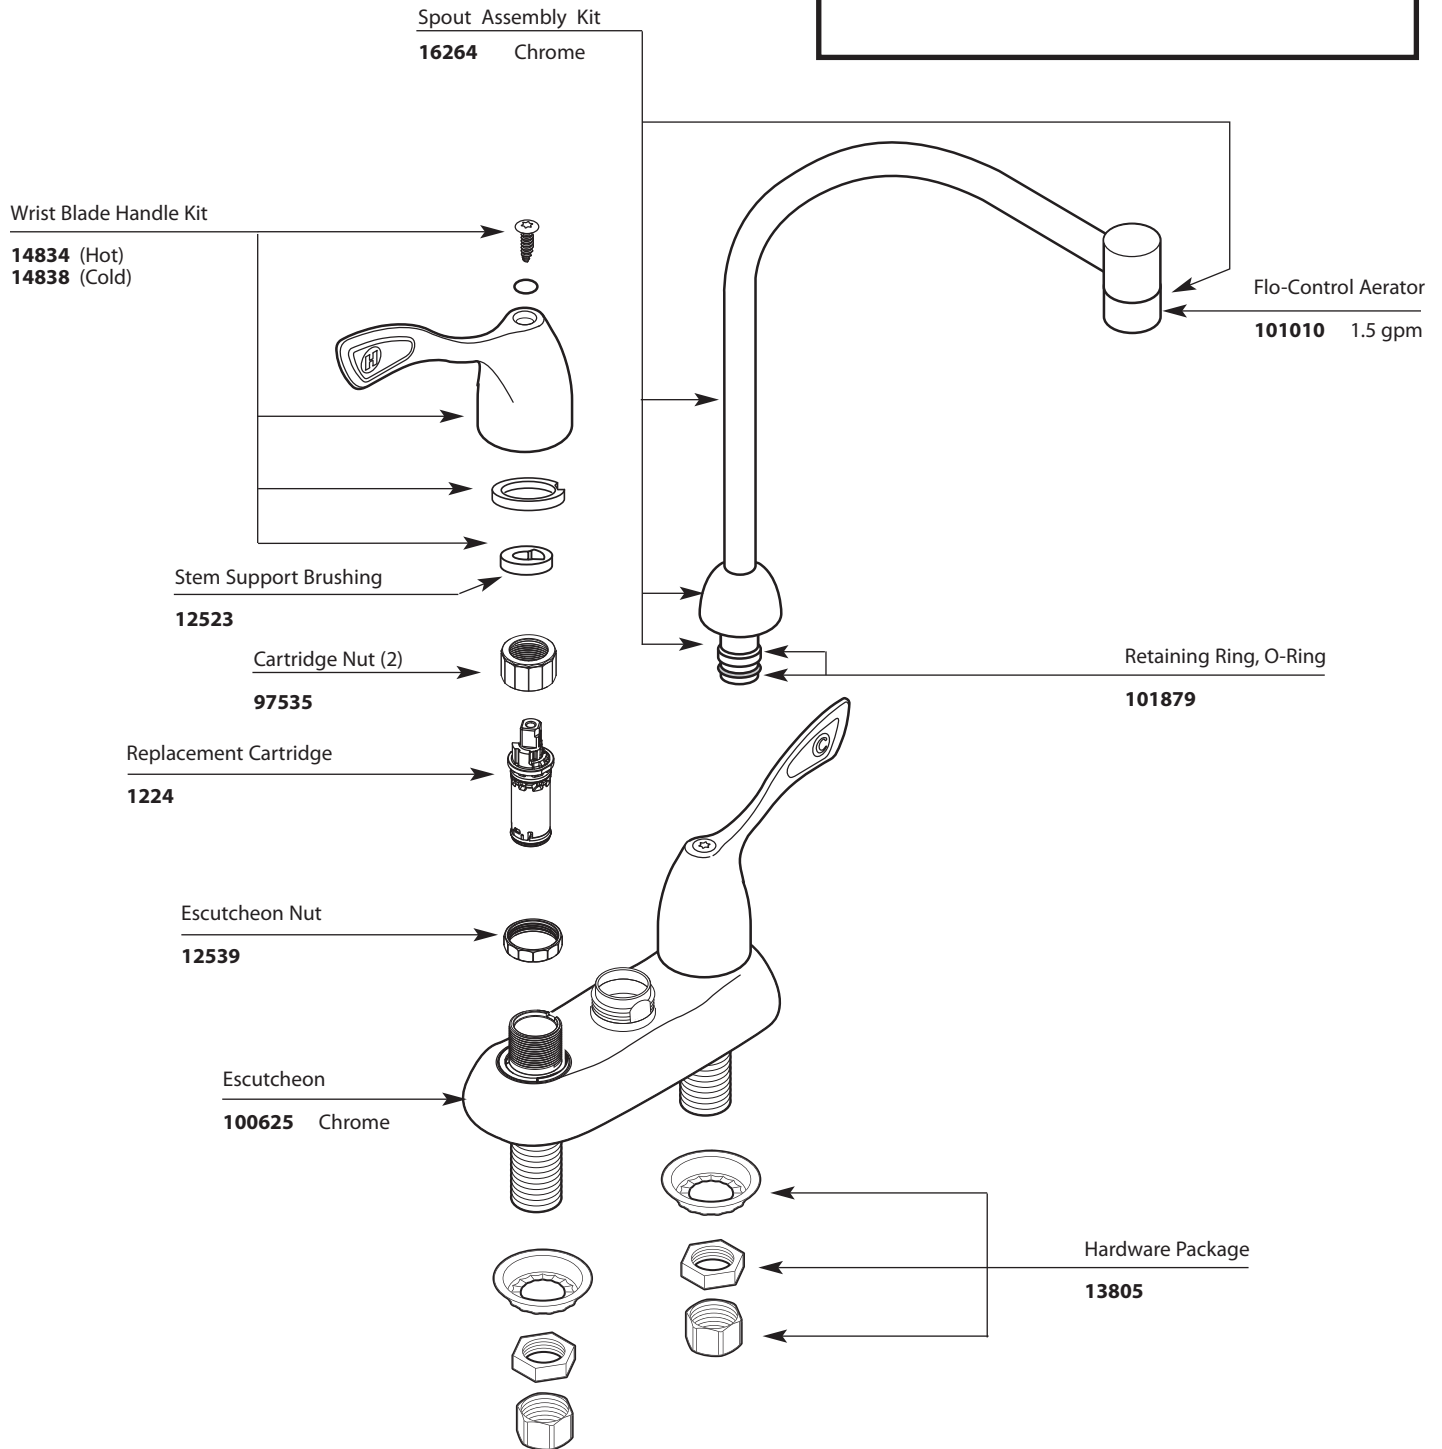

■ Order by Part Number

*There is more than 1 version of this model.
Page down to identify the version you have.*

Two-Handle Bar Faucet		
<u>MODEL</u>	<u>HANDLE</u>	<u>FINISH</u>
8940	Wrist Blade	Chrome

■ Order by Part Number

Two-Handle Bar Faucet		
MODEL	HANDLE	FINISH
8940	Wrist Blade	Chrome