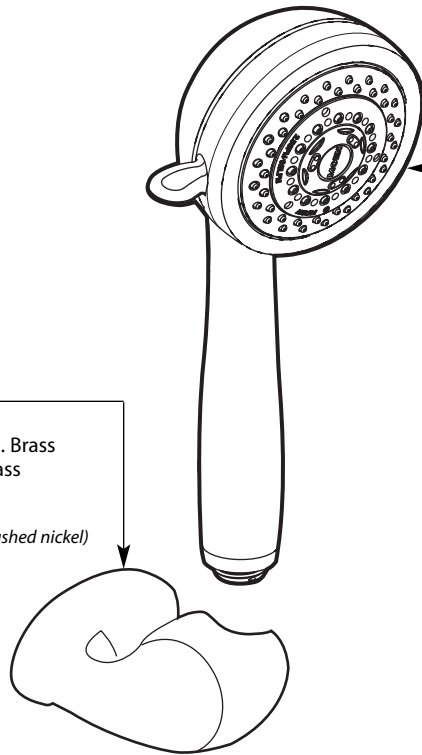

Buy it for looks. Buy it for life.®

Illustrated Parts

4-Function Handshower w/Wall Bracket & Hose

MODEL	TYPE	FINISH
3836	Wand	Chrome
3836CP	Wand	Chrome/Pol. Brass
3836BN	Wand	Brushed Nickel
3836P	Wand	Pol. Brass
3836PM	Wand	Platinum
3836ST	Wand	Satine
3836EP	Wand	Chrome
3836EPBN	Wand	Brushed Nickel

HandShower (2.5 GPM)

- 128875** Chrome
- 128875CP** Chrome/Pol. Brass
- 128875BN** Brushed Nickel
- 128875P** Polished Brass
- 128875PM** Platinum

HandShower (2.0 GPM)

- 155888** Chrome
- 155888BN** Brushed Nickel

HandShower Bracket

- A730** Chrome
- A730CP** Chrome/Pol. Brass
- A730P** Polished Brass
- A730PM** Platinum
- A730ST** Satine
(used with brushed nickel)

Vacuum Breaker

- A714** Chrome
- A714ST** Satine
(Used with Brushed Nickel)
- A714P** Polished Brass
- A714PM** Platinum
- A714ORB** Oil Rubbed Bronze