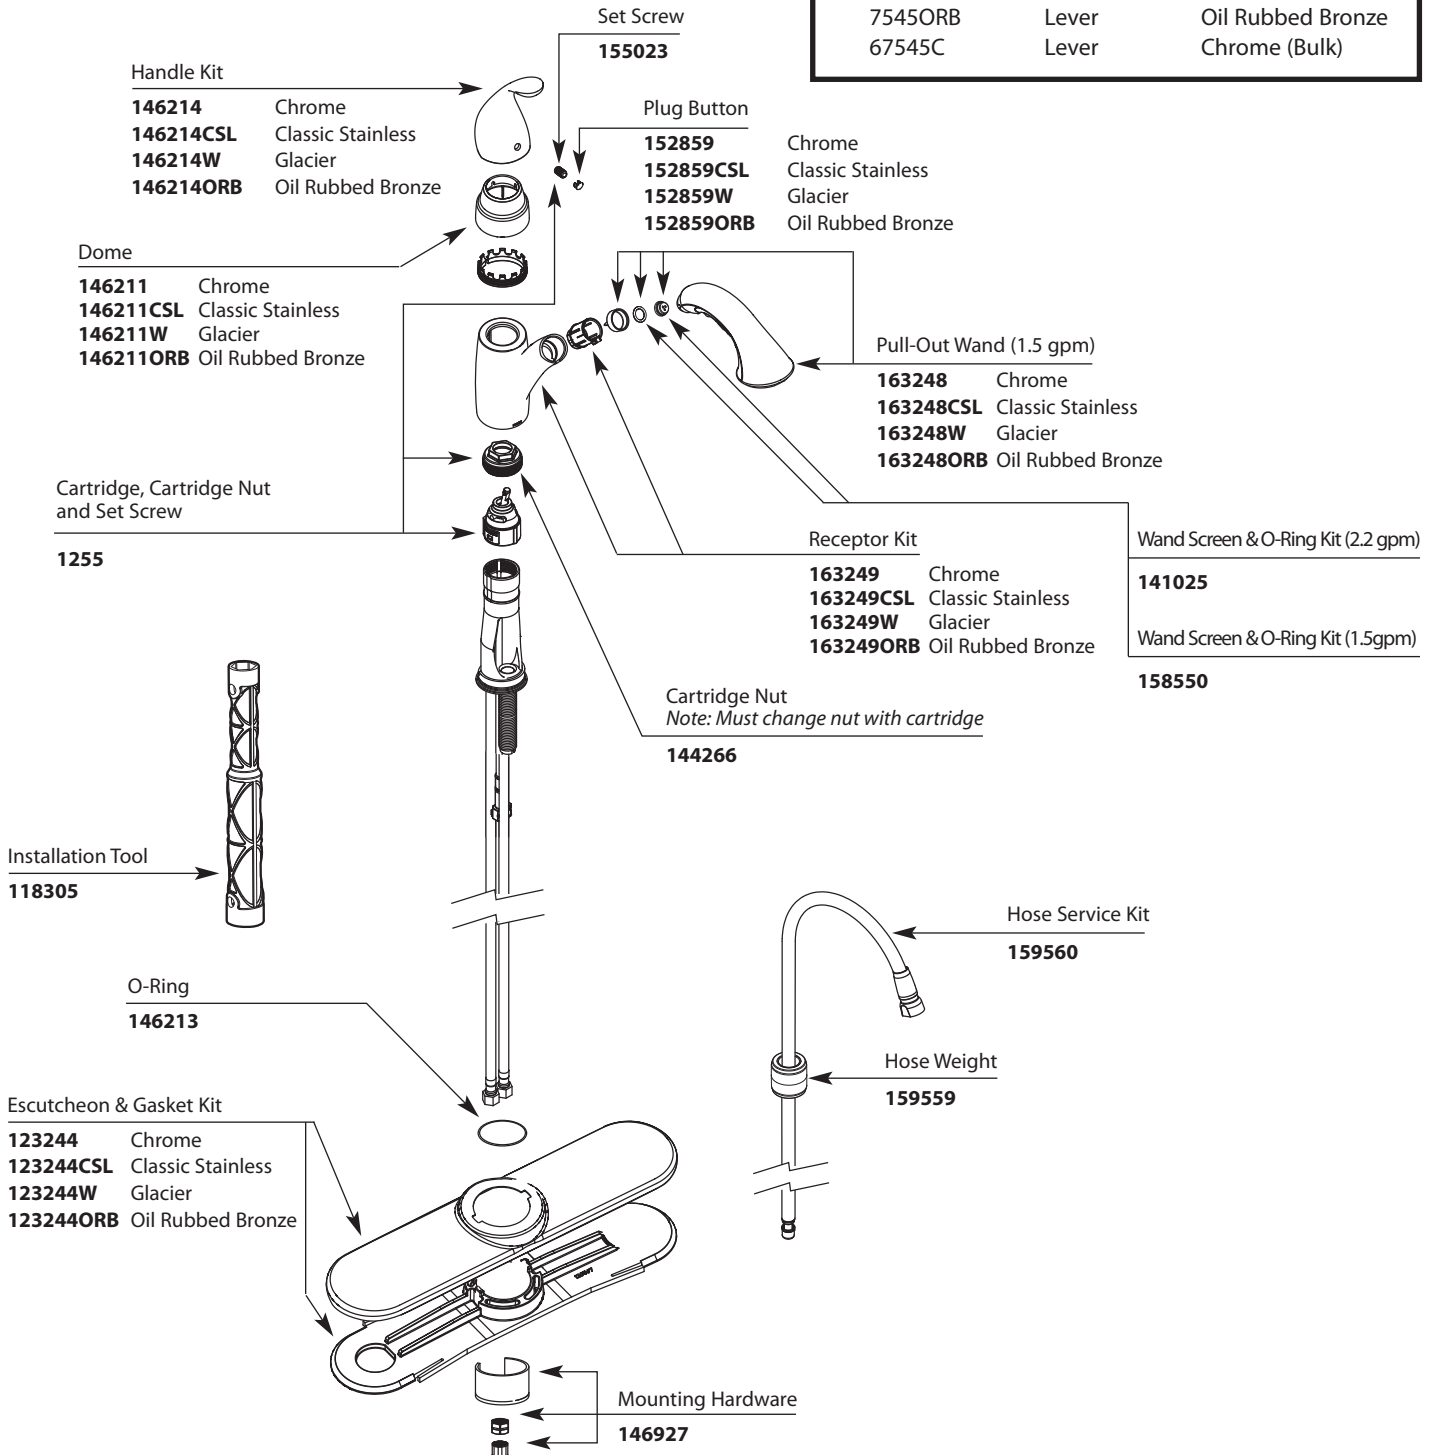

# Illustrated Parts

■ Order by Part Number

*There is more than 1 version of this model.  
Page down to identify the version you have.*

Camerist™ Single Control Kitchen Faucet with Pullout Spray		
MODEL	HANDLE	FINISH
7545C	Lever	Chrome
7545CSL	Lever	Classic Stainless
7545W	Lever	Glacier
7545ORB	Lever	Oil Rubbed Bronze
67545C	Lever	Chrome (Bulk)

# Illustrated Parts

■ Order by Part Number

**Camerist™**  
**Single Control Kitchen Faucet**  
**with Pullout Spray**

<u>MODEL</u>	<u>HANDLE</u>	<u>FINISH</u>
7545C	Lever	Chrome
7545SL	Lever	Stainless
7545W	Lever	Glacier
7545ORB	Lever	Oil Rubbed Bronze
67545C	Lever	Chrome (Bulk)