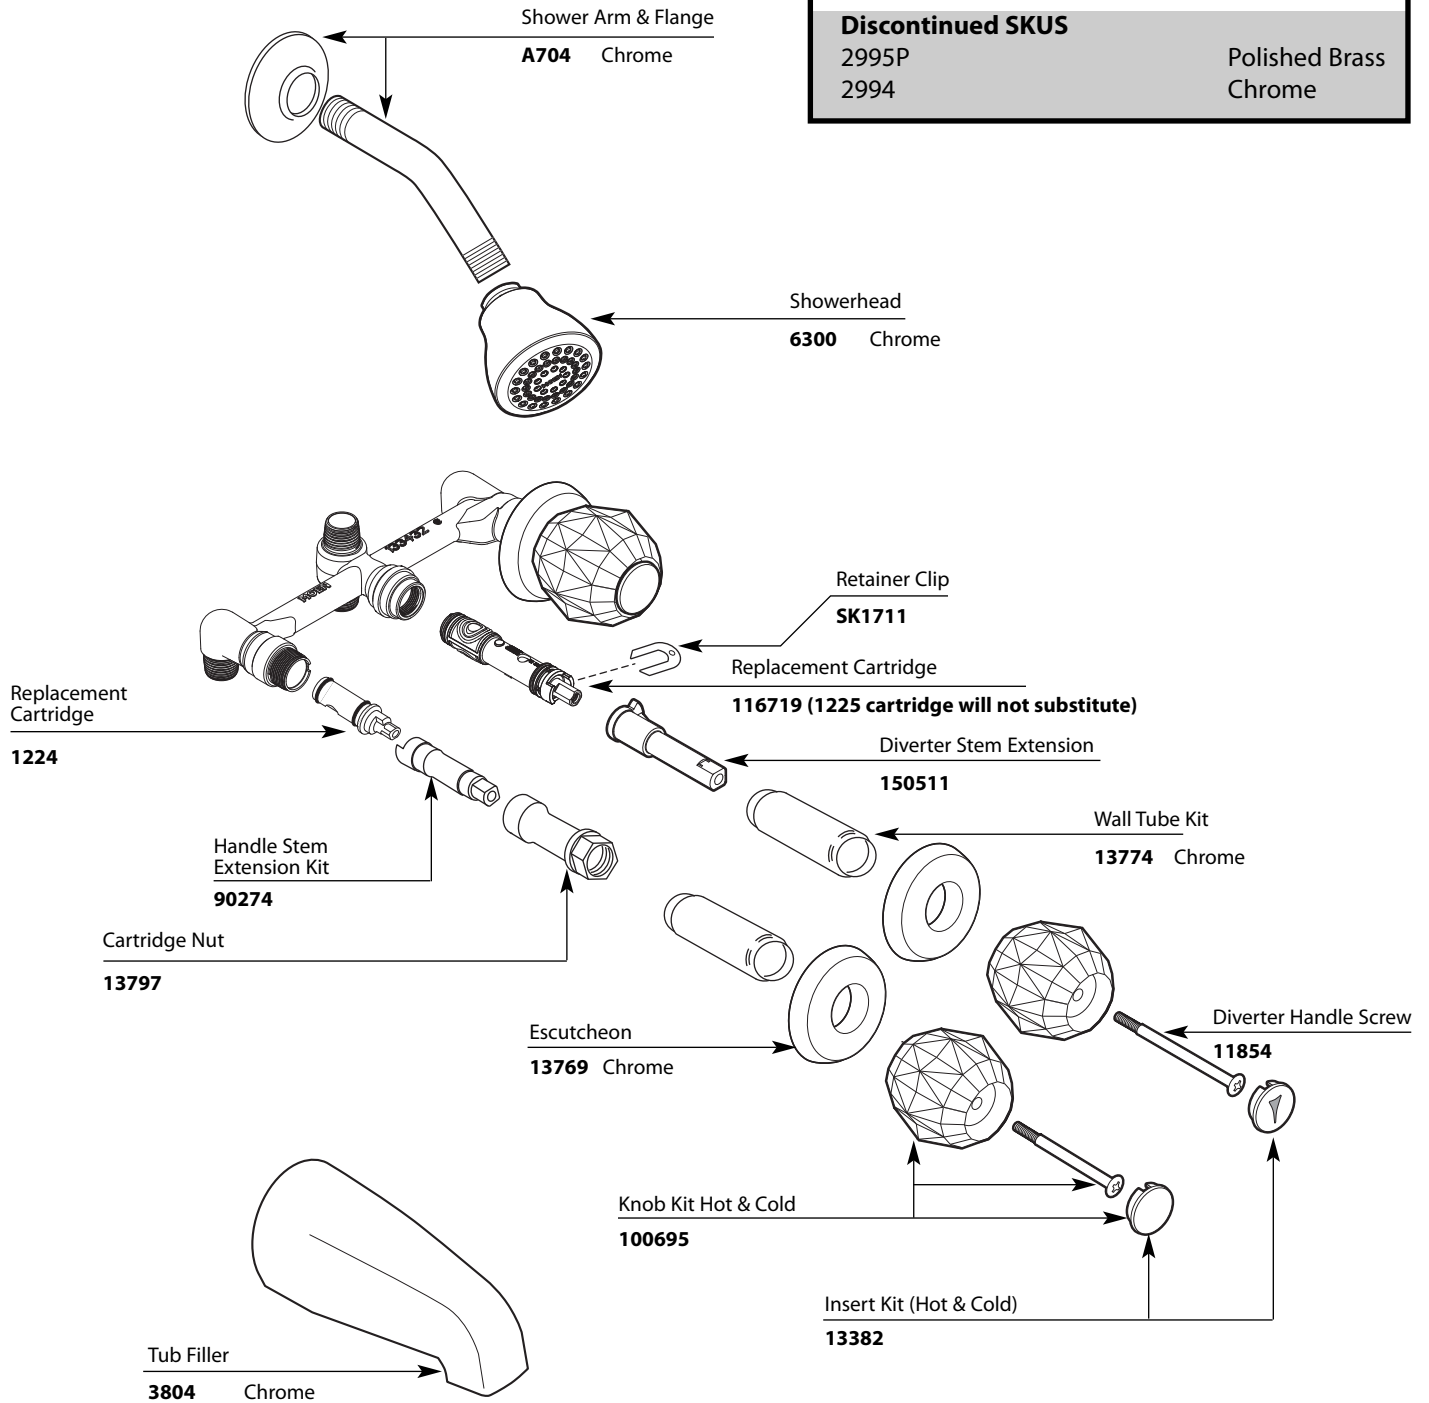

# Illustrated Parts

■ Order by Part Number

<b>CHATEAU®</b>		
<b>Three-Handle Tub/Shower Valve</b>		
<u>MODEL</u>	<u>HANDLE</u>	<u>FINISH</u>
2995	Knob	Chrome
<b>Discontinued SKUS</b>		
2995P		Polished Brass
2994		Chrome

Buy it for looks. Buy it for life.®

■ Order by Part Number

Model on this page is prior to 12/2009

# Illustrated Parts

CHATEAU®		
Three-Handle Tub/Shower Valve		
MODEL	HANDLE	FINISH
2995	Knob	Chrome
<b>Discontinued SKUS</b>		
2995P		Polished Brass
2994		Chrome